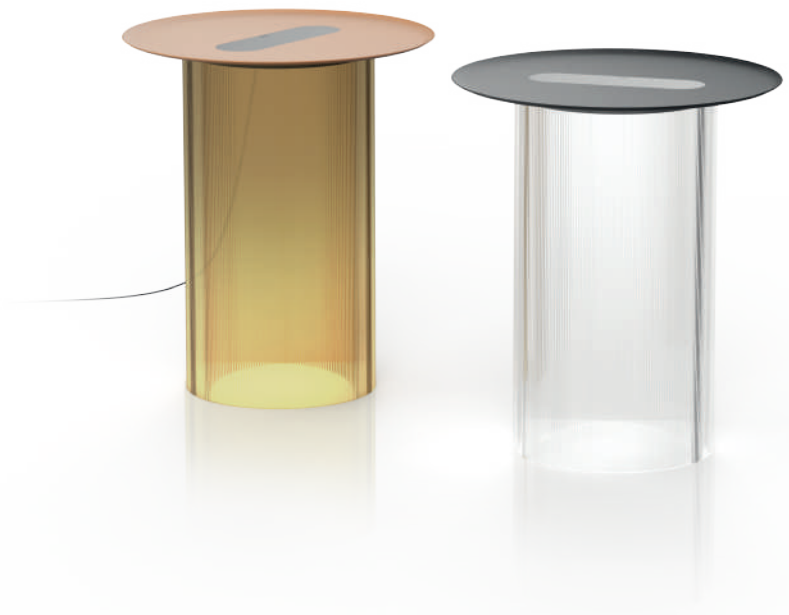

CAROUSEL FLOOR

DESCRIPTION

Carousel blurs the line between ambiance and utility combining a low setting wireless charging tray surface for your mobile devices with warm, glare-free illumination. It's low profile LED light module is discreetly concealed below its mating tray and suspended atop a transparent fluted acrylic cylinder diffuser. Carousel Table is perfectly suited for desktop or bedside use. Carousel Floor brings a new light to furniture. Carousel embodies a uniquely hybrid perspective on what a personal light can be. The base diffuser is offered in both clear and bronze tint and can be paired with a spun steel tray in White, Terracotta, and Black finishes. Trays are available in 12"(30.5cm) and 16"(40.6cm) diameters.

FIXTURE TYPE

Floor

LIGHT SOURCE

Flat panel LED

LIGHT CONTROL

Touch switch

Full range dimming (100-10%)

3-stage dimming (100/40/10%)

FEATURES

Wireless charging w/ indicator light

USB-C charging port

SPECIFICATIONS

Voltage : 120-240V 50/60Hz

Power Consumption : 7W

Color Temperature : 2700-2200K DTW

Luminosity : 280 Lumens

Luminaire efficacy : 40 Lumens/Watt

Color Rendition Index: 90 CRI

Cable length: 6' (1.8m)

CERTIFICATIONS

PACKAGING WEIGHT AND DIMENSIONS

Carousel Floor:	3.5LBS	17" X 17" X 20"
	1.6KG	43cm X 43cm X 51cm

NOTES

Custom requests can be considered on volume orders.

Pablo