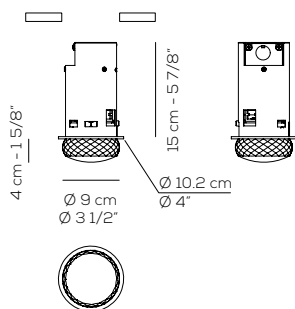

Typology: RECESSED LAMP

Ratings

- Built in **LED** module
- Diffused light
- Recessed installation
- Power supply 120V AC
- Switch mode: on-off
- Dimmable ELV trailing edge phase cut LED driver
- Aluminum trim, chrome

**UF FAIRY**

lb 2.2 ft³ 0.049

Product code composition

**FAIRY** / DRIVER INCLUDED

Type	Article	Colours	Finish	Source
UF	FAIRY X	CS crystal AM amber GR grey	CR chrome	LED 6.2W - diffused beam 2700K

DRY LOCATION CRI90 120VAC **LED** 490 lm 79 lm/W

hole Ø 8.3cm - 3" 1/4 / min depth 14.6 cm - 5" 3/4

example composition code UF FAIRYX AM CR LED

Available colors

CS  
Crystal

AM  
Amber

GR  
Grey

UFFAIRYX \_\_ CRLED

CUSTOMER \_\_\_\_\_ NOTES \_\_\_\_\_

\_\_\_\_\_

Luminous flux for all built-in LED luminaires is shown at source level.  
 Technical data could be subject to alteration without notice. Axo Light does not provide legal guarantee for the accuracy of this data sheet.