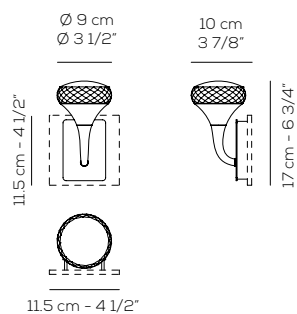

Typology: WALL LAMP

**Ratings**

- Built in **LED** module
- Diffused light
- Installs over 4 in. octagonal J-box
- Power supply 120V AC
- Switch mode: on-off
- Dimmable ELV trailing edge phase cut LED driver
- Metal body, chrome

**UA FAIRY**

lb 2.87 ft³ 0.113

**Product code composition**

**FAIRY / DRIVER INCLUDED** for installation only in J-box or remote - Chrome backplate included.  
For optional drivers and dimming technology please refer to our website or contact our representatives