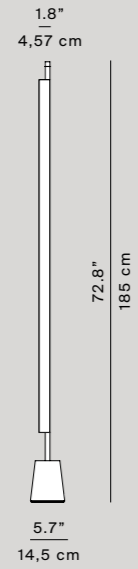

**Compendium Floor**  
**D81NT**  
 foot dimmer  
 120V~  
**D81/1N**  
 base

**Compendium Suspension**  
**D81B +**  
**D81/7T** canopy  
 dimmable 0-10V @ 120/277V~  
 dimmable trailing edge and  
 leading edge only @ 120V~  
 weight 4.4 lb