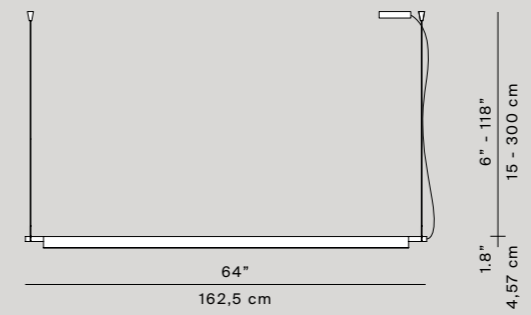

**Compendium Floor**  
**D81NT**  
 foot dimmer  
 120V~  
**D81/1N**  
 base

**Compendium Suspension**  
**D81B +**  
**D81/7T** canopy  
 dimmable 0-10V @ 120/277V~  
 dimmable trailing edge and  
 leading edge only @ 120V~  
 weight 4.4 lb