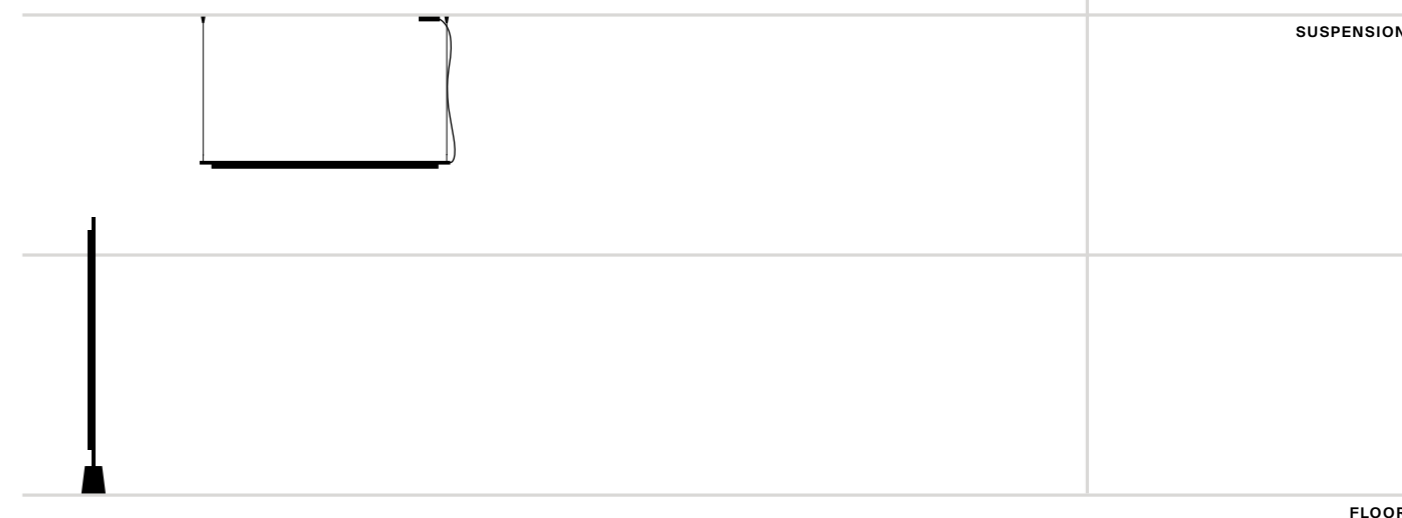

# Compendium

Daniel Rybakken, 2014

**EN** The Compendium family of lamps, in the floor and suspension versions, stands out for the evocative graphic-sculptural impact of the slim silhouette. Essential, elegant lamps that spreads an ample quantity of light on surfaces.