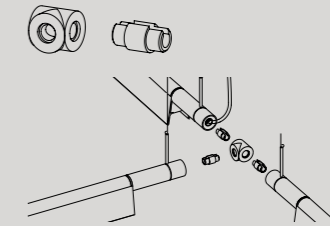

Light source	D81NT + D81/1N	LED 25W* 3000K CRI 90
	D81NTW + D81/1N	LED 25W * 2700K CRI 90
Materials	Profile in extruded aluminum anodized in various colors. Base in die-cast zinc alloy, dimmer mounted on the power cord	
Structure finishes	Black Brass Alu	
Certification		

* Power consumption by device

Light source	D81B + D81/7T	LED 43W* 3000K CRI 90
	D81BW + D81/7T	LED 43W 2700K CRI 90
Materials	Profile in extruded aluminum anodized in various colors. Base in die-cast zinc alloy, dimmer mounted on the power cord	
Structure finishes	Black Brass Alu	
Certification		

* Power consumption by device