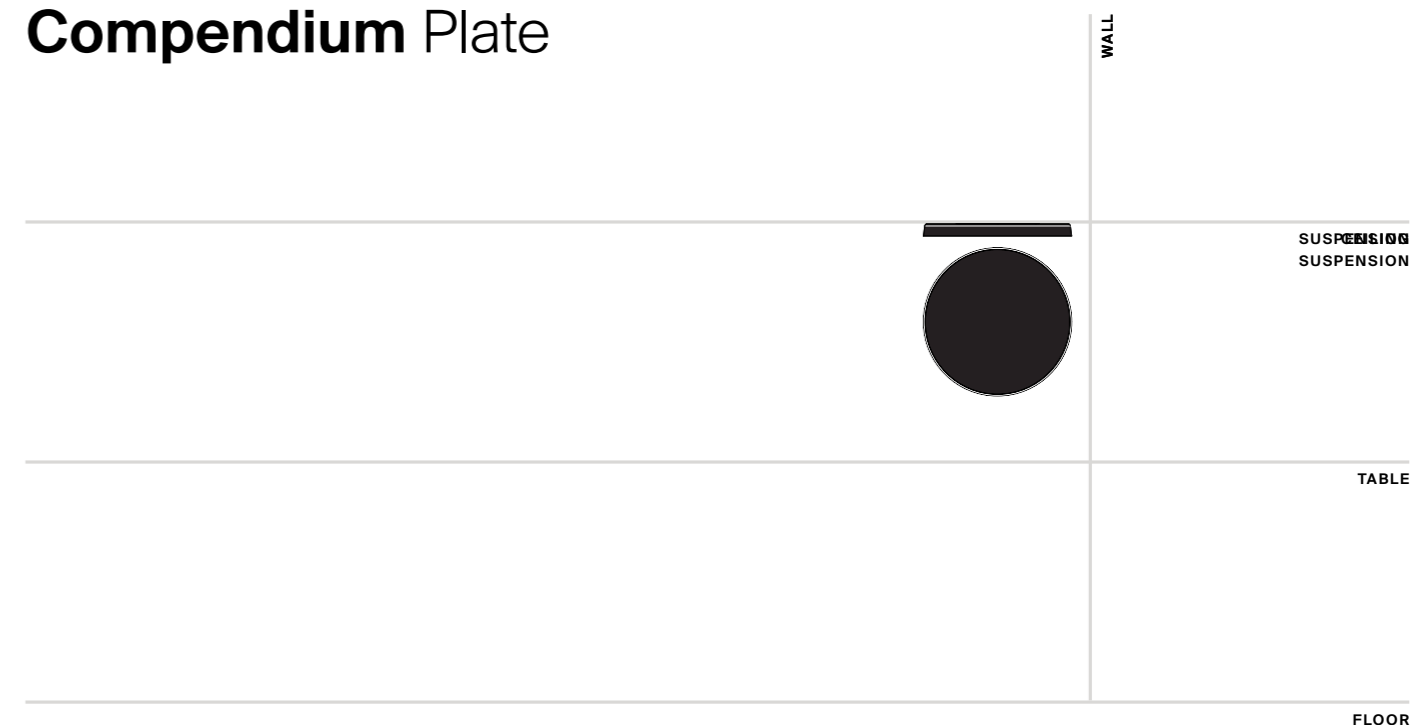

Compendium Plate

Daniel Rybakken, 2017

EN Compendium Plate is another extension of the luminous alphabet of the Compendium family, now interpreted by Daniel Rybakken in the ceiling, applique and suspension versions as well. The external profile in anodized extruded aluminium conserves the slim original thickness, creating a surface almost flush with the wall. In spite of its extremely slender design, Compendium Plate provides extraordinary lighting efficiency combined with a clean form and extreme elegance.

IT Compendium Plate è un'ulteriore estensione dell'alfabeto luminoso della famiglia Compendium, declinata ora da Daniel Rybakken anche in versione plafoniera, applique e sospensione. Il suo profilo esterno in estruso di alluminio anodizzato mantiene la sottigliezza dello spessore originario, creando una superficie quasi complanare alla parete. Nonostante le sue dimensioni estremamente sottili, Compendium Plate garantisce una straordinaria efficienza luminosa unita a grande pulizia formale e ad un'estrema eleganza.

DE Compendium Plate ist eine weitere Entwicklung der Leuchten aus der Compendium-Familie, welcher Daniel Rybakken nun auch die Version als Decken-, Wand- und Pendelleuchte hinzugefügt hat. Der runde Rahmen besteht aus eloxiertem Aluminium und ist auch bei dieser Version so extrem flach, dass die Leuchte mit der Wand beinahe eins wird. Dennoch garantiert Compendium Plate außergewöhnlich hohe Effizienz, Reinheit der Form und extreme Eleganz.

FR Compendium Plate est une extension ultérieure de l'alphabet lumineux de la famille Compendium, désormais déclinée par Daniel Rybakken dans les versions plafonnier, applique et suspension. Son profil extérieur en aluminium extrudé anodisé maintient la subtilité de l'épaisseur d'origine et crée une surface presque coplanaire au mur. Malgré ses dimensions extrêmement minces, Compendium Plate garantit une efficacité lumineuse exceptionnelle associée à une grande sobriété des formes et à une élégance extrême.

ES Compendium Plate es una ampliación más del alfabeto luminoso de la familia Compendium, ahora en una versión de Daniel Rybakken incluso de plafón, aplique y suspensión. Su perfil externo de extruido de aluminio anodizado mantiene la sutileza del grosor original creando una superficie prácticamente coplanaria a la pared. A pesar de su tamaño sumamente sutil, Compendium Plate garantiza una extraordinaria eficiencia luminosa unida a una gran nitidez formal y a una elegancia extrema.