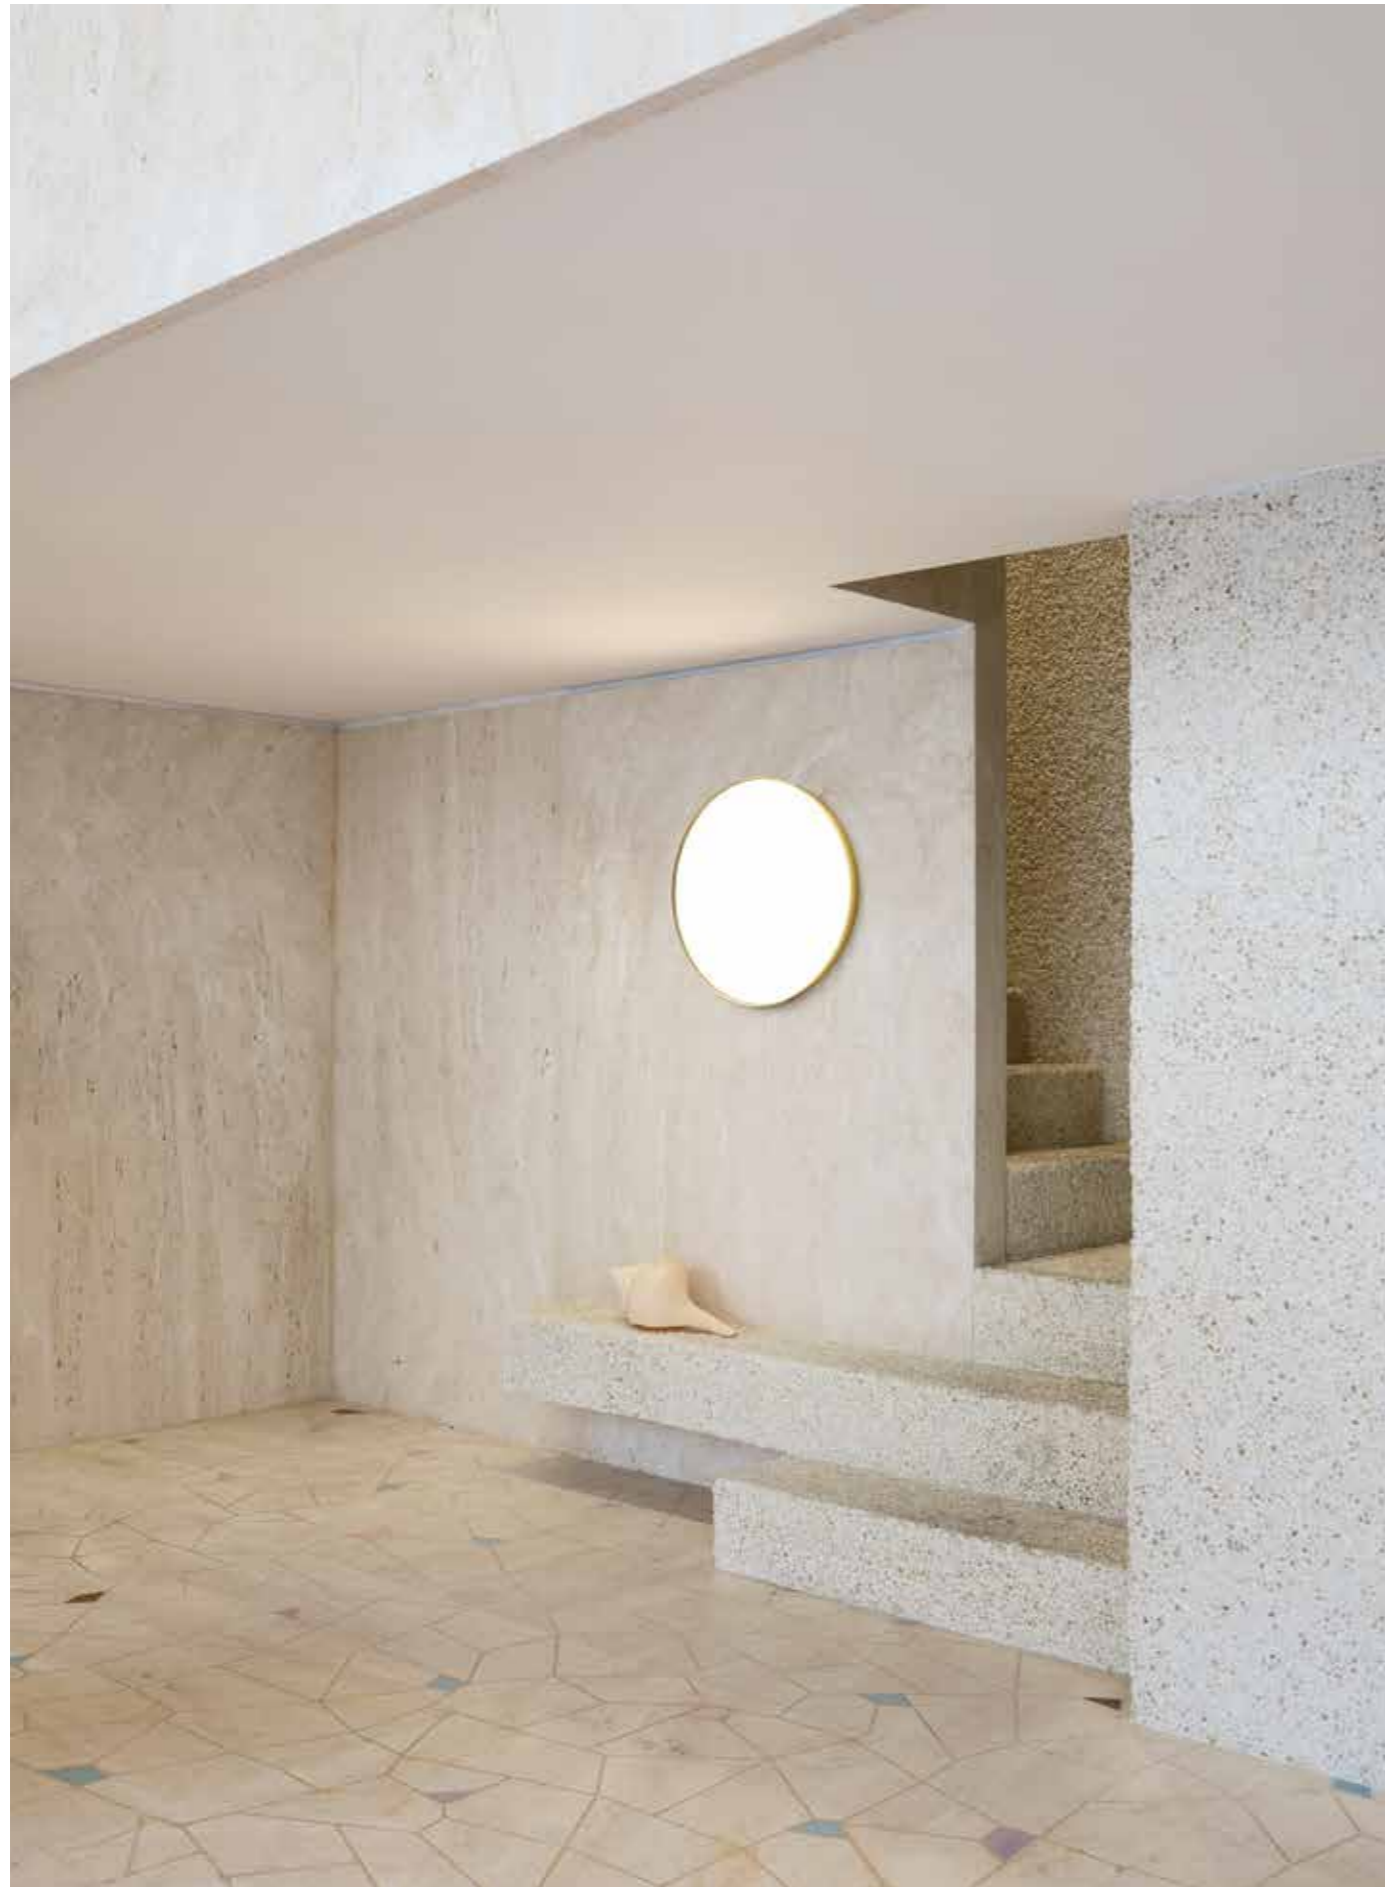

D81P

Compendium Plate

D81P1
dimmable 0-10V
or Trailing Edge
120V~

Light source	D81P1	LED 68W* 3000K CRI 90
Materials	Brushed aluminum, injected thermoplastics	
Structure finishes	☒ Black ☒ Brass ☐ Alu	
Certification		

TECHNICAL DATA

MOD. Compendium Plate

LUCEPLAN 2020