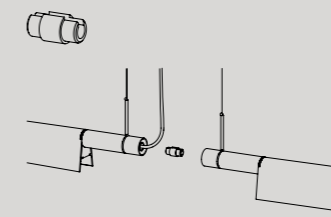

Accessories

D81/2
for mechanical joining 180°

D81/3
accessory kit for mechanical joining T or 90°