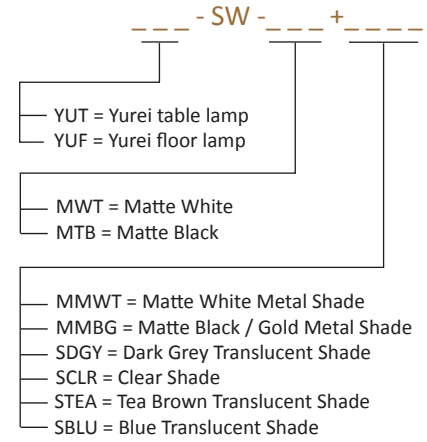

# Yurei Table & Floor lamps

Best of NeoCon GOLD 2023

Drawing inspiration from the Japanese word for ghost, Yurei, our new lighting solution features unique translucent light shades that perfectly embodies the spirit of the name. With its ethereal and otherworldly appearance, the Yurei Light is the perfect way to add a touch of mystique and style to any commercial or residential interiors. On the desk/floor models, the dimmer and height-adjustable features provide precise control of light intensity for optimal working conditions, and the optional light shade can be easily replaced to match any workspace's aesthetic. Available in a range of translucent colors and metal finishes, the light shade adds an artistic touch to the environment. When used with an acoustic panel, the Yurei light can help reduce unwanted noise, creating a peaceful and calming environment. Its sustainable design, made from over 95% recyclable materials, makes it an excellent choice for businesses and organizations looking to reduce their environmental impact. The Yurei light is available in different mounting options, including suspension Pendant light, flush ceiling mount, through-table mount, desk clamp, or free-standing base, suitable for table or floor lamps.

**YUT / YUF**  
 Lumens: 760  
 Energy Consumption : 14 W  
 Rated Lifespan 60,000+ hours  
 Color Temperature: 3,000 K  
 Color Rendering Index (Ra) : 90+  
 Color Rendering Index (R9) : 50+  
 Material: Aluminum, Plexiglass  
 Warranty: 5 years  
 Voltage: 100-240V  
 Standard Finish (luminare): White, Black  
 Shade Finishes: Matte White (Metal)  
 Matte Black / Gold (Metal)  
 Dark Grey (Translucent)  
 Clear  
 Tea Brown (Translucent)  
 Blue (Translucent)