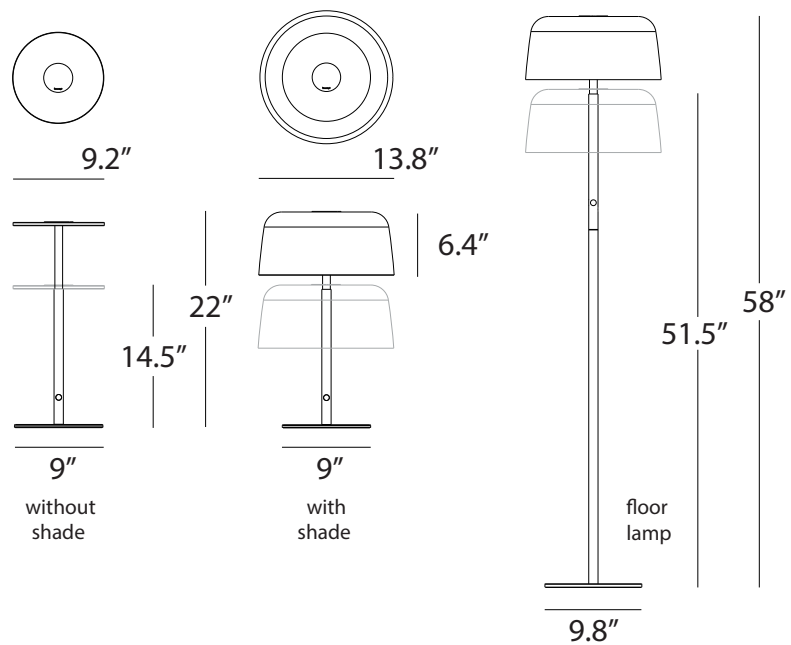

Desk

Floor

Seamlessly blends into your interior

Designers
Kenneth Ng, Edmund Ng

Yurei Table & Floor lamps

Best of NeoCon GOLD 2023

Drawing inspiration from the Japanese word for ghost, Yurei, our new lighting solution features unique translucent light shades that perfectly embodies the spirit of the name. With its ethereal and otherworldly appearance, the Yurei Light is the perfect way to add a touch of mystique and style to any commercial or residential interiors. On the desk/floor models, the dimmer and height-adjustable features provide precise control of light intensity for optimal working conditions, and the optional light shade can be easily replaced to match any workspace's aesthetic. Available in a range of translucent colors and metal finishes, the light shade adds an artistic touch to the environment. When used with an acoustic panel, the Yurei light can help reduce unwanted noise, creating a peaceful and calming environment. Its sustainable design, made from over 95% recyclable materials, makes it an excellent choice for businesses and organizations looking to reduce their environmental impact. The Yurei light is available in different mounting options, including suspension Pendant light, flush ceiling mount, through-table mount, desk clamp, or free-standing base, suitable for table or floor lamps.

YUT / YUF
 Lumens: 760
 Energy Consumption : 14 W
 Rated Lifespan 60,000+ hours
 Color Temperature: 3,000 K
 Color Rendering Index (Ra) : 90+
 Color Rendering Index (R9) : 50+
 Material: Aluminum, Plexiglass
 Warranty: 5 years
 Voltage: 100-240V
 Standard Finish (luminare): White, Black
 Shade Finishes: Matte White (Metal)
 Matte Black / Gold (Metal)
 Dark Grey (Translucent)
 Clear
 Tea Brown (Translucent)
 Blue (Translucent)