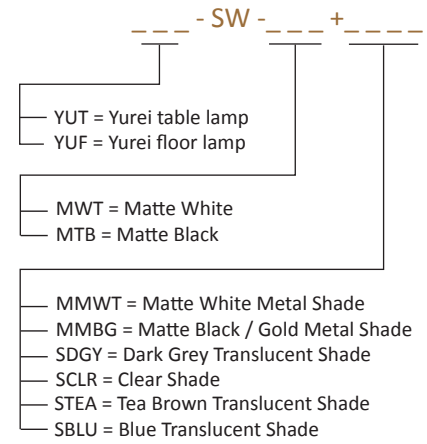

Desk

Floor

Seamlessly blends into your interior

Designers
Kenneth Ng, Edmund Ng

Yurei Table & Floor lamps

Best of NeoCon GOLD 2023

Drawing inspiration from the Japanese word for ghost, Yurei, our new lighting solution features unique translucent light shades that perfectly embodies the spirit of the name. With its ethereal and otherworldly appearance, the Yurei Light is the perfect way to add a touch of mystique and style to any commercial or residential interiors. On the desk/floor models, the dimmer and height-adjustable features provide precise control of light intensity for optimal working conditions, and the optional light shade can be easily replaced to match any workspace's aesthetic. Available in a range of translucent colors and metal finishes, the light shade adds an artistic touch to the environment. When used with an acoustic panel, the Yurei light can help reduce unwanted noise, creating a peaceful and calming environment. Its sustainable design, made from over 95% recyclable materials, makes it an excellent choice for businesses and organizations looking to reduce their environmental impact. The Yurei light is available in different mounting options, including suspension Pendant light, flush ceiling mount, through-table mount, desk clamp, or free-standing base, suitable for table or floor lamps.

YUT / YUF
 Lumens: 760
 Energy Consumption : 14 W
 Rated Lifespan 60,000+ hours
 Color Temperature: 3,000 K
 Color Rendering Index (Ra) : 90+
 Color Rendering Index (R9) : 50+
 Material: Aluminum, Plexiglass
 Warranty: 5 years
 Voltage: 100-240V
 Standard Finish (luminare): White, Black
 Shade Finishes: Matte White (Metal)
 Matte Black / Gold (Metal)
 Dark Grey (Translucent)
 Clear
 Tea Brown (Translucent)
 Blue (Translucent)