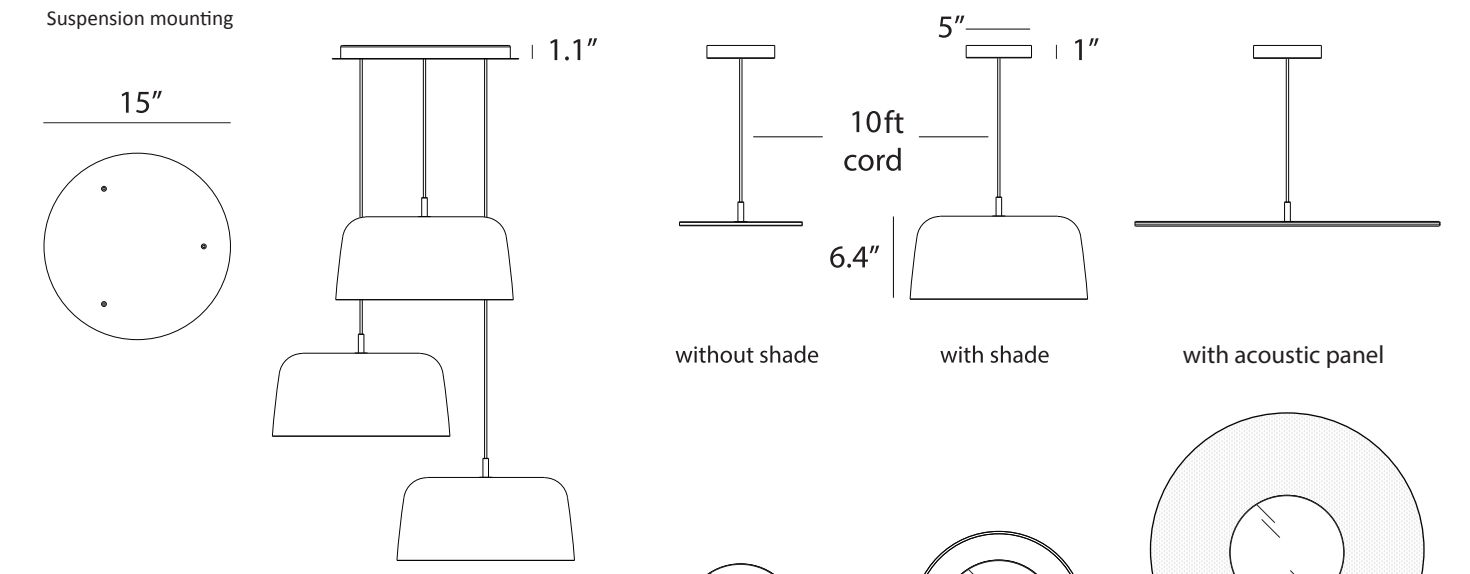

Available in a variety of translucent hues and metal finishes, the light shade adds an artistic dimension to any setting. Pairing the Yurei Light with an acoustic panel enhances its functionality by minimizing unwanted noise, fostering a serene and tranquil atmosphere. Moreover, the Yurei pendant boasts an innovative 2-in-1 mounting feature for suspension or ceiling flush mounting, ensuring versatile installation options for diverse spaces.

YUP
 Lumens: 760
 Energy Consumption : 17 W
 Rated Lifespan 60,000+ hours
 Color Temperature: 3,000 K
 Color Rendering Index (Ra) : 90+
 Color Rendering Index (R9) : 50+
 Material: Aluminum, Plexiglass
 Warranty: 5 years
 Voltage: 100-240V
 Mounting: 2-in-1 mounting capability (suspension /ceiling flush)
 Standard Finish (luminaire): White, Black
 Shade Finishes:
 Matte White (Metal)
 Matte Black / Gold (Metal)
 Dark Grey (Translucent)
 Clear
 Tea Brown (Translucent)
 Blue (Translucent)
 Light Marble (Acoustic Panel Shade)
 Charcoal (Acoustic Panel Shade)
 Mustard (Acoustic Panel Shade)