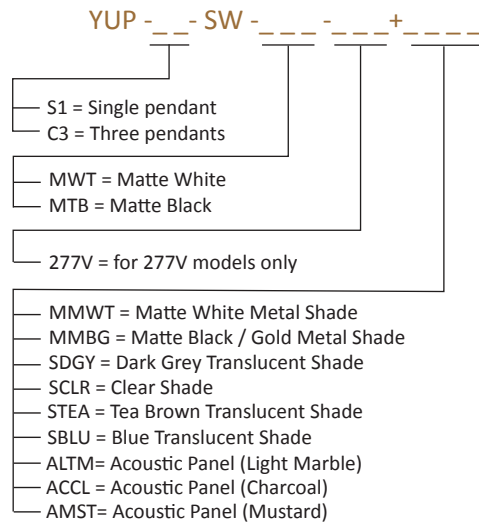

YUP
 Lumens: 760
 Energy Consumption : 17 W
 Rated Lifespan 60,000+ hours
 Color Temperature: 3,000 K
 Color Rendering Index (Ra) : 90+
 Color Rendering Index (R9) : 50+
 Material: Aluminum, Plexiglass
 Warranty: 5 years
 Voltage: 100-240V
 Mounting: 2-in-1 mounting capability (suspension /ceiling flush)
 Standard Finish (luminaire): White, Black
 Shade Finishes:
 Matte White (Metal)
 Matte Black / Gold (Metal)
 Dark Grey (Translucent)
 Clear
 Tea Brown (Translucent)
 Blue (Translucent)
 Light Marble (Acoustic Panel Shade)
 Charcoal (Acoustic Panel Shade)
 Mustard (Acoustic Panel Shade)