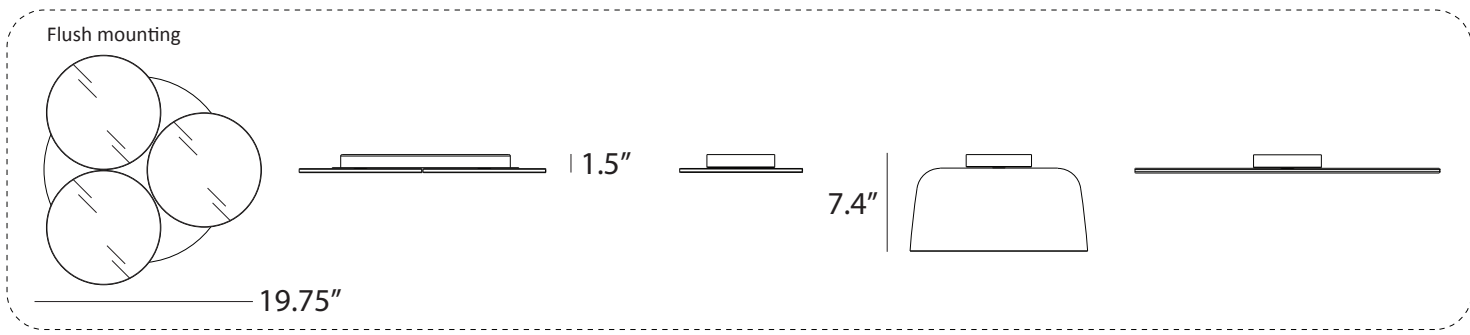

Available in a variety of translucent hues and metal finishes, the light shade adds an artistic dimension to any setting. Pairing the Yurei Light with an acoustic panel enhances its functionality by minimizing unwanted noise, fostering a serene and tranquil atmosphere. Moreover, the Yurei pendant boasts an innovative 2-in-1 mounting feature for suspension or ceiling flush mounting, ensuring versatile installation options for diverse spaces.

YUP
 Lumens: 760
 Energy Consumption : 17 W
 Rated Lifespan 60,000+ hours
 Color Temperature: 3,000 K
 Color Rendering Index (Ra) : 90+
 Color Rendering Index (R9) : 50+
 Material: Aluminum, Plexiglass
 Warranty: 5 years
 Voltage: 100-240V
 Mounting: 2-in-1 mounting capability (suspension /ceiling flush)
 Standard Finish (luminaire): White, Black
 Shade Finishes:
 Matte White (Metal)
 Matte Black / Gold (Metal)
 Dark Grey (Translucent)
 Clear
 Tea Brown (Translucent)
 Blue (Translucent)
 Light Marble (Acoustic Panel Shade)
 Charcoal (Acoustic Panel Shade)
 Mustard (Acoustic Panel Shade)