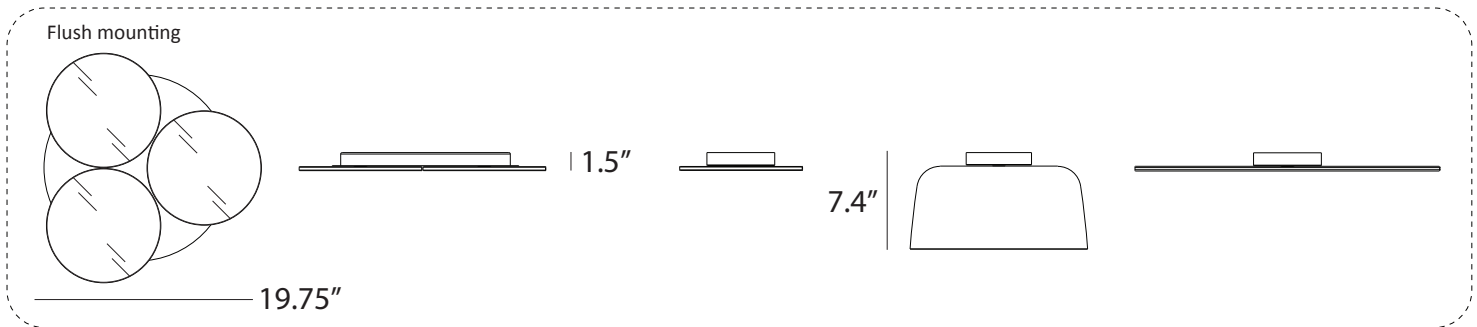

Available in a variety of translucent hues and metal finishes, the light shade adds an artistic dimension to any setting. Pairing the Yurei Light with an acoustic panel enhances its functionality by minimizing unwanted noise, fostering a serene and tranquil atmosphere. Moreover, the Yurei pendant boasts an innovative 2-in-1 mounting feature for suspension or ceiling flush mounting, ensuring versatile installation options for diverse spaces.

YUP
 Lumens: 760
 Energy Consumption : 17 W
 Rated Lifespan 60,000+ hours
 Color Temperature: 3,000 K
 Color Rendering Index (Ra) : 90+
 Color Rendering Index (R9) : 50+
 Material: Aluminum, Plexiglass
 Warranty: 5 years
 Voltage: 100-240V
 Mounting: 2-in-1 mounting capability (suspension /ceiling flush)
 Standard Finish (luminaire): White, Black
 Shade Finishes:
 Matte White (Metal)
 Matte Black / Gold (Metal)
 Dark Grey (Translucent)
 Clear
 Tea Brown (Translucent)
 Blue (Translucent)
 Light Marble (Acoustic Panel Shade)
 Charcoal (Acoustic Panel Shade)
 Mustard (Acoustic Panel Shade)