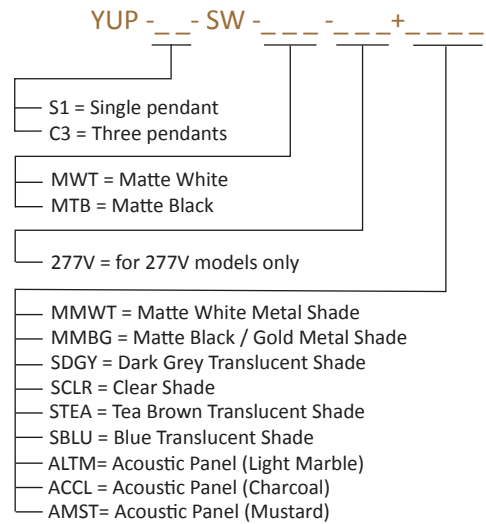

Available in a variety of translucent hues and metal finishes, the light shade adds an artistic dimension to any setting. Pairing the Yurei Light with an acoustic panel enhances its functionality by minimizing unwanted noise, fostering a serene and tranquil atmosphere. Moreover, the Yurei pendant boasts an innovative 2-in-1 mounting feature for suspension or ceiling flush mounting, ensuring versatile installation options for diverse spaces.

YUP
 Lumens: 760
 Energy Consumption : 17 W
 Rated Lifespan 60,000+ hours
 Color Temperature: 3,000 K
 Color Rendering Index (Ra) : 90+
 Color Rendering Index (R9) : 50+
 Material: Aluminum, Plexiglass
 Warranty: 5 years
 Voltage: 100-240V
 Mounting: 2-in-1 mounting capability (suspension /ceiling flush)
 Standard Finish (luminaire): White, Black
 Shade Finishes:
 Matte White (Metal)
 Matte Black / Gold (Metal)
 Dark Grey (Translucent)
 Clear
 Tea Brown (Translucent)
 Blue (Translucent)
 Light Marble (Acoustic Panel Shade)
 Charcoal (Acoustic Panel Shade)
 Mustard (Acoustic Panel Shade)