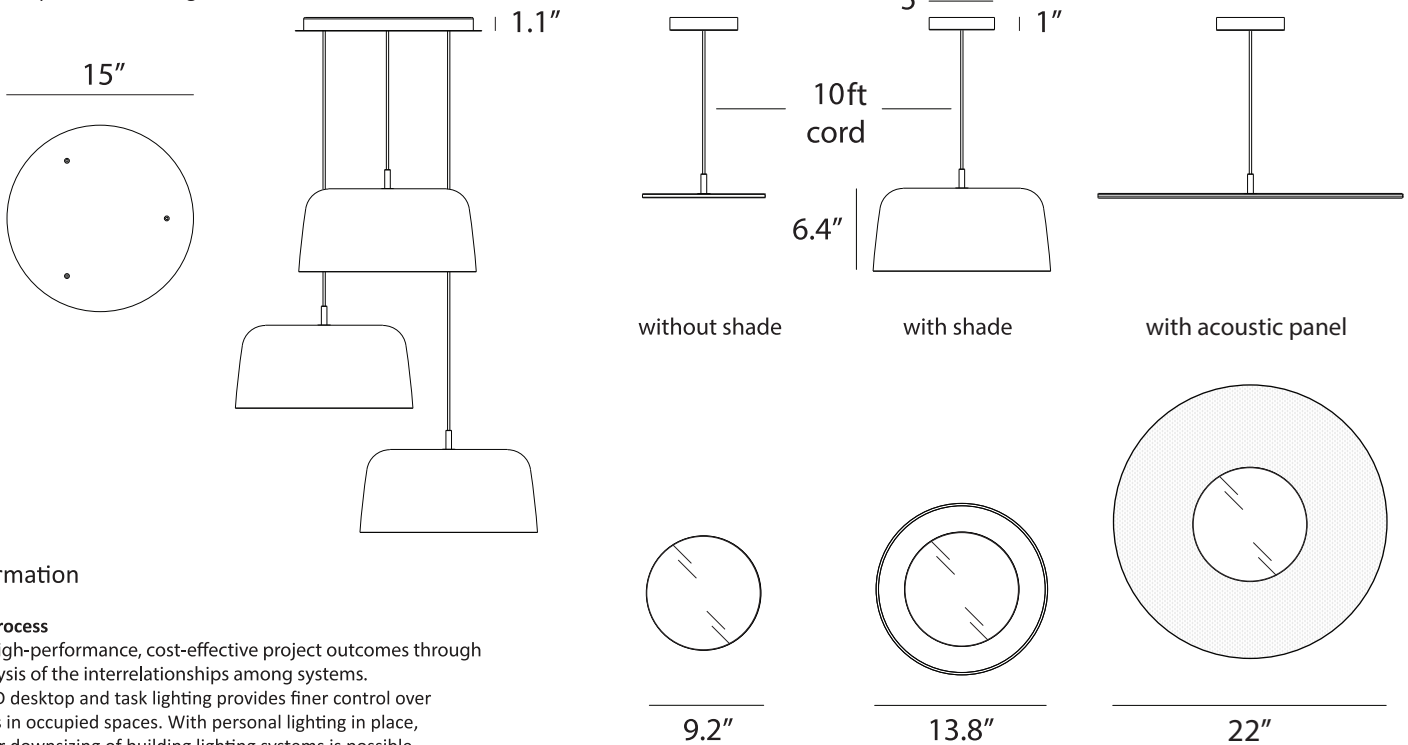

Suspension mounting

LEED Information

Integrative Process

To support high-performance, cost-effective project outcomes through an early analysis of the interrelationships among systems. Konzept's LED desktop and task lighting provides finer control over lighting levels in occupied spaces. With personal lighting in place, elimination or downsizing of building lighting systems is possible.

Interior Lighting

To promote occupants' productivity, comfort and well-being by providing high-quality lighting. Konzept's portable task lighting products provide more than three lighting levels that occupants can easily adjust to suit their needs. Furthermore, all Konzept lighting products use high quality LED light sources with CRI over 90 and L70 rated lifespan over 60,000 hours. Desktop and task personal lighting also provide the opportunity to reduce overhead lighting.