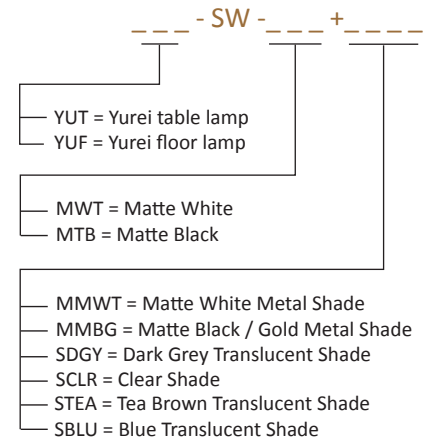

# Yurei Table & Floor lamps

Best of NeoCon GOLD 2023

Drawing inspiration from the Japanese word for ghost, Yurei, our new lighting solution features unique translucent light shades that perfectly embodies the spirit of the name. With its ethereal and otherworldly appearance, the Yurei Light is the perfect way to add a touch of mystique and style to any commercial or residential interiors. On the desk/floor models, the dimmer and height-adjustable features provide precise control of light intensity for optimal working conditions, and the optional light shade can be easily replaced to match any workspace's aesthetic. Available in a range of translucent colors and metal finishes, the light shade adds an artistic touch to the environment. When used with an acoustic panel, the Yurei light can help reduce unwanted noise, creating a peaceful and calming environment. Its sustainable design, made from over 95% recyclable materials, makes it an excellent choice for businesses and organizations looking to reduce their environmental impact. The Yurei light is available in different mounting options, including suspension Pendant light, flush ceiling mount, through-table mount, desk clamp, or free-standing base, suitable for table or floor lamps.

**YUT / YUF**  
 Lumens: 760  
 Energy Consumption : 14 W  
 Rated Lifespan 60,000+ hours  
 Color Temperature: 3,000 K  
 Color Rendering Index (Ra) : 90+  
 Color Rendering Index (R9) : 50+  
 Material: Aluminum, Plexiglass  
 Warranty: 5 years  
 Voltage: 100-240V  
 Standard Finish (luminare): White, Black  
 Shade Finishes: Matte White (Metal)  
 Matte Black / Gold (Metal)  
 Dark Grey (Translucent)  
 Clear  
 Tea Brown (Translucent)  
 Blue (Translucent)