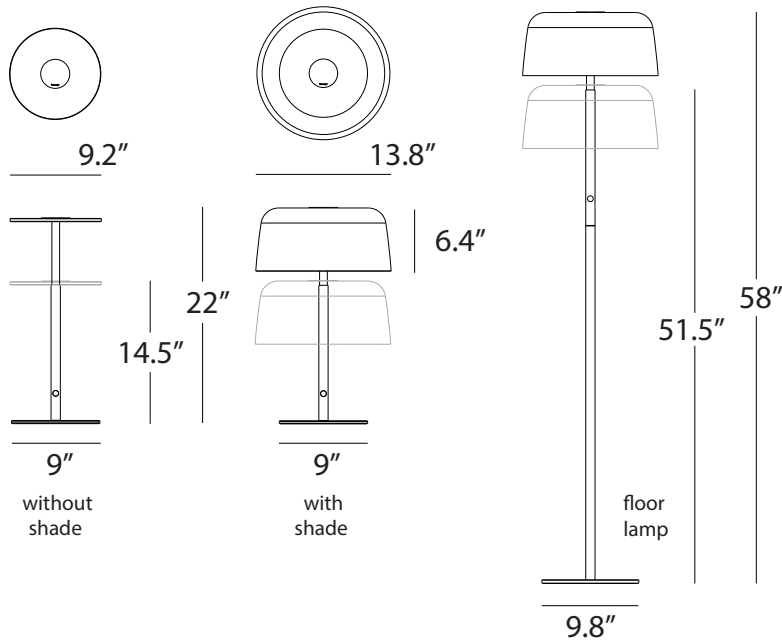

**YUT / YUF**  
 Lumens: 760  
 Energy Consumption : 14 W  
 Rated Lifespan 60,000+ hours  
 Color Temperature: 3,000 K  
 Color Rendering Index (Ra) : 90+  
 Color Rendering Index (R9) : 50+  
 Material: Aluminum, Plexiglass  
 Warranty: 5 years  
 Voltage: 100-240V  
 Standard Finish (luminare): White, Black  
 Shade Finishes: Matte White (Metal)  
 Matte Black / Gold (Metal)  
 Dark Grey (Translucent)  
 Clear  
 Tea Brown (Translucent)  
 Blue (Translucent)