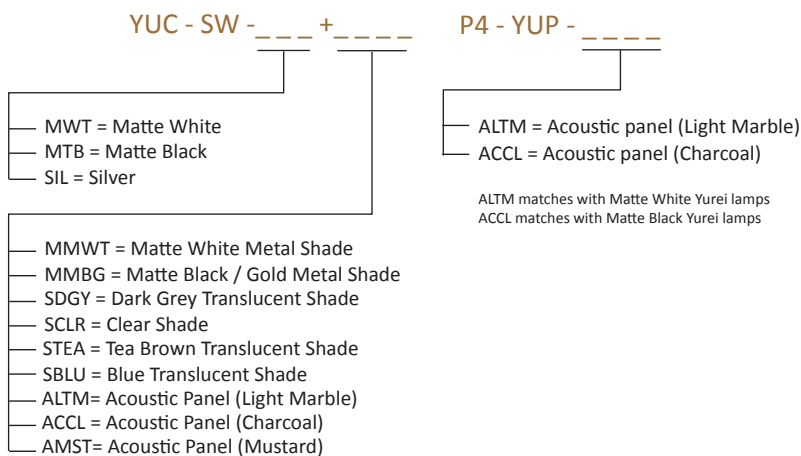

# Yurei Coworking lights

Best of NeoCon GOLD 2023

Drawing inspiration from the Japanese word for ghost, Yurei, our new lighting solution features unique translucent light shades that perfectly embodies the spirit of the name. With its ethereal and otherworldly appearance, the Yurei Light is the perfect way to add a touch of mystique and style to any commercial or residential interiors. On the desk/floor models, the dimmer and height-adjustable features provide precise control of light intensity for optimal working conditions, and the optional light shade can be easily replaced to match any workspace's aesthetic. Available in a range of translucent colors and metal finishes, the light shade adds an artistic touch to the environment. When used with an acoustic panel, the Yurei light can help reduce unwanted noise, creating a peaceful and calming environment. Its sustainable design, made from over 95% recyclable materials, makes it an excellent choice for businesses and organizations looking to reduce their environmental impact. The Yurei light is available in different mounting options, including suspension Pendant light, flush ceiling mount, through-table mount, desk clamp, or free-standing base, suitable for table or floor lamps.

**YUC**  
 Lumens: 760  
 Energy Consumption : 14 W  
 Rated Lifespan 60,000+ hours  
 Color Temperature: 3,000 K  
 Color Rendering Index (Ra) : 90+  
 Color Rendering Index (R9) : 50+  
 Material: Aluminum, Plexiglass  
 Warranty: 5 years  
 Voltage: 100-240V  
 Standard Finish (luminaire): White, Black  
 Shade Finishes:  
 Matte White (Metal)  
 Matte Black / Gold (Metal)  
 Dark Grey (Translucent)  
 Clear  
 Tea Brown (Translucent)  
 Blue (Translucent)  
 Light Marble (Acoustic Panel Shade)  
 Charcoal (Acoustic Panel Shade)  
 Mustard (Acoustic Panel Shade)