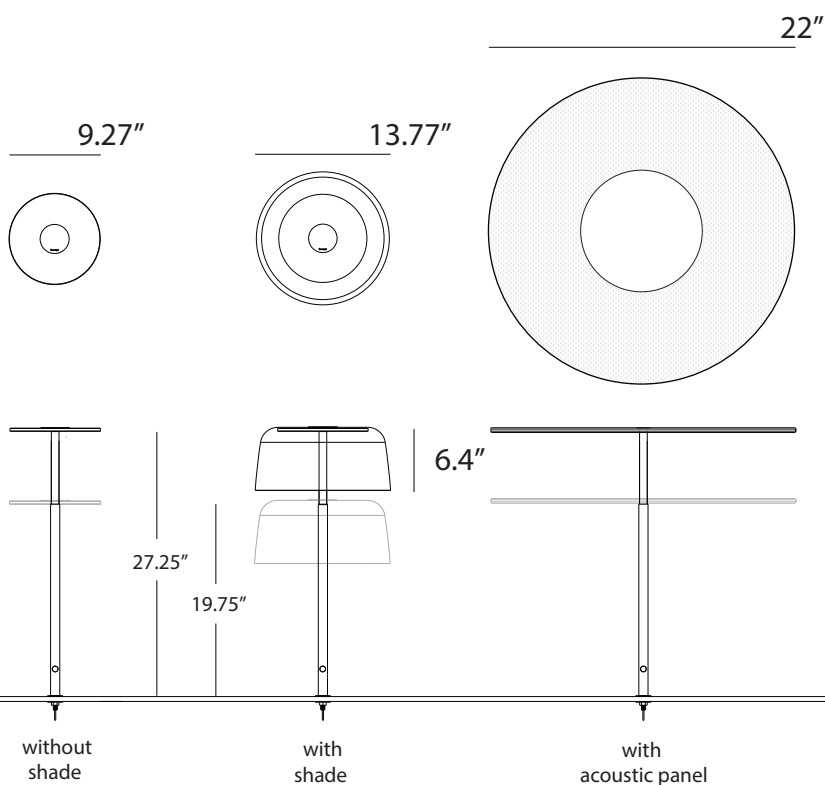

**YUC**  
 Lumens: 760  
 Energy Consumption : 14 W  
 Rated Lifespan 60,000+ hours  
 Color Temperature: 3,000 K  
 Color Rendering Index (Ra) : 90+  
 Color Rendering Index (R9) : 50+  
 Material: Aluminum, Plexiglass  
 Warranty: 5 years  
 Voltage: 100-240V  
 Standard Finish (luminaire): White, Black  
 Shade Finishes:  
 Matte White (Metal)  
 Matte Black / Gold (Metal)  
 Dark Grey (Translucent)  
 Clear  
 Tea Brown (Translucent)  
 Blue (Translucent)  
 Light Marble (Acoustic Panel Shade)  
 Charcoal (Acoustic Panel Shade)  
 Mustard (Acoustic Panel Shade)