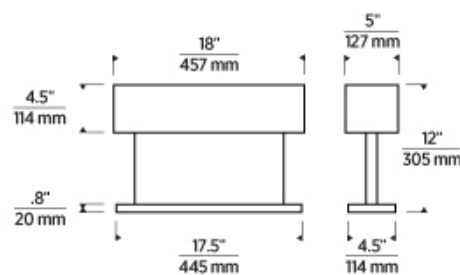

## SPECIFICATIONS

PRIMARY MATERIAL	Brass
SHADE MATERIAL	Brass
NET WEIGHT	26.5 lbs
HEIGHT	12in
WIDTH	5in
LENGTH	18in
WET LISTED	
DAMP LISTED	
DRY LISTED	
GENERAL LISTING	ETL Listed
INCLUDES	