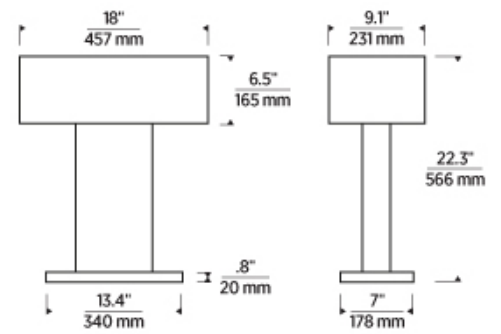

KWTB326	COLOR TEMP	FINISH
	27 2700K	BZ DARK BRONZE NB NATURAL BRASS

KWTB326 _____

JOB NAME _____

NOTES _____

WYLLIS MEDIUM TABLE LAMP

VISUAL COMFORT & CO.

SPECIFICATIONS

PRIMARY MATERIAL	Brass
SHADE MATERIAL	Brass
NET WEIGHT	37.5 lbs
HEIGHT	22.3in
WIDTH	9.2in
LENGTH	18in
WET LISTED	
DAMP LISTED	
DRY LISTED	
GENERAL LISTING	ETL Listed
INCLUDES	