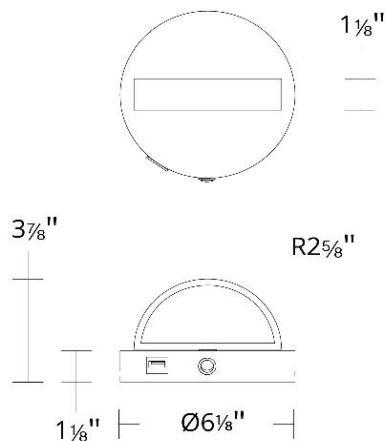

FEATURES

- On/off toggle switch on the bottom of the canopy
- USB-C port on the bottom of the canopy for charging
- Light source offers 360 degree rotation
- Driver concealed within the canopy

SPECIFICATIONS

FINISHES:

LINE DRAWING:

BL-47406