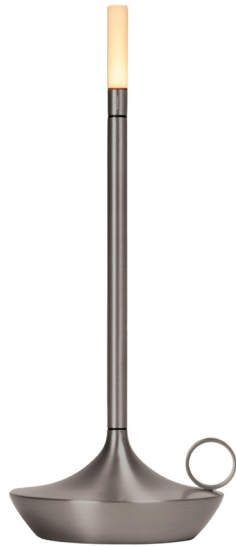

# Wick

Portable Table Lamp

## Color

**Brass**  
GP2043-B

**Graphite**  
GP2043-G

**Black**  
GP2043-BLK

**White**  
GP2043-WHT

	North America	Europe
<b>Light Source</b>	1W LED	1W LED
<b>Color Temperature</b>	2600K	2600K
<b>Cord</b>	USB-C	USB-C
<b>Battery</b>	Rechargeable Lithium	Rechargeable Lithium
<b>Battery Life</b>	12-150 hours dependent on setting	12-150 hours dependent on setting
<b>Battery Charge Time</b>	2A Current: 1.5 hrs, 3A Current: 3 hrs	2A Current: 1.5 hrs, 3A Current: 3 hrs
<b>Material</b>	Plated Aluminum, Acrylic	Plated Aluminum, Acrylic
<b>Size</b>	Ø 4.7, H 10.2 (in)	Ø 12, H 26 (cm)
<b>Weight</b>	0.6lbs	0,27kg
<b>Modes</b>	Touch: (H) high, (M) medium, (L) low, (P) pulse	Touch: (H) high, (M) medium, (L) low, (P) pulse
<b>Country of origin</b>	PRC	PRC
<b>Certification</b>	-	CE

# Wick

Portable Table Lamp

TABLE LAMP

SPECIFICATION CODE

Example: QTY 2 WICK - GP2043-G

Qty.

**WICK - GP2043** -

①

## ① Material

- B
- G
- WHT
- BLK

B - Brass

G - Graphite

WHT - White

BLK - Black