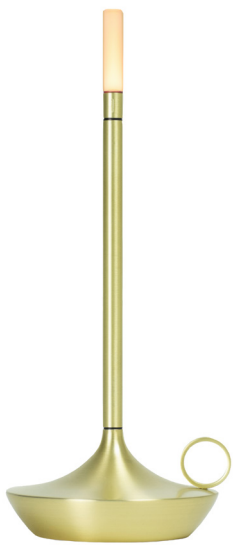

# Wick

Portable Table Lamp

## Color

**Brass**  
GP2043-B

**Graphite**  
GP2043-G

**Black**  
GP2043-BLK

**White**  
GP2043-WHT

	North America	Europe
<b>Light Source</b>	1W LED	1W LED
<b>Color Temperature</b>	2600K	2600K
<b>Cord</b>	USB-C	USB-C
<b>Battery</b>	Rechargeable Lithium	Rechargeable Lithium
<b>Battery Life</b>	12-150 hours dependent on setting	12-150 hours dependent on setting
<b>Battery Charge Time</b>	2A Current: 1.5 hrs, 3A Current: 3 hrs	2A Current: 1.5 hrs, 3A Current: 3 hrs
<b>Material</b>	Plated Aluminum, Acrylic	Plated Aluminum, Acrylic
<b>Size</b>	Ø 4.7, H 10.2 (in)	Ø 12, H 26 (cm)
<b>Weight</b>	0.6lbs	0,27kg
<b>Modes</b>	Touch: (H) high, (M) medium, (L) low, (P) pulse	Touch: (H) high, (M) medium, (L) low, (P) pulse
<b>Country of origin</b>	PRC	PRC
<b>Certification</b>	-	CE

# Wick

Portable Table Lamp

TABLE LAMP

SPECIFICATION CODE

Example: QTY 2 WICK - GP2043-G

Qty.

**WICK - GP2043** -

①

## ① Material

- B
- G
- WHT
- BLK

B - Brass

G - Graphite

WHT - White

BLK - Black