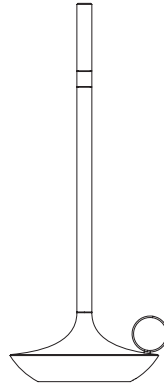

## Color

**Brass**  
GP2043-B

**Graphite**  
GP2043-G

**Black**  
GP2043-BLK

**White**  
GP2043-WHT

	North America	Europe
<b>Light Source</b>	1W LED	1W LED
<b>Color Temperature</b>	2600K	2600K
<b>Cord</b>	USB-C	USB-C
<b>Battery</b>	Rechargeable Lithium	Rechargeable Lithium
<b>Battery Life</b>	12-150 hours dependent on setting	12-150 hours dependent on setting
<b>Battery Charge Time</b>	2A Current: 1.5 hrs, 3A Current: 3 hrs	2A Current: 1.5 hrs, 3A Current: 3 hrs
<b>Material</b>	Plated Aluminum, Acrylic	Plated Aluminum, Acrylic
<b>Size</b>	Ø 4.7, H 10.2 (in)	Ø 12, H 26 (cm)
<b>Weight</b>	0.6lbs	0,27kg
<b>Modes</b>	Touch: (H) high, (M) medium, (L) low, (P) pulse	Touch: (H) high, (M) medium, (L) low, (P) pulse
<b>Country of origin</b>	PRC	PRC
<b>Certification</b>	-	CE

# Wick

Portable Table Lamp

TABLE LAMP

SPECIFICATION CODE

Example: QTY 2 WICK - GP2043-G

Qty.

**WICK - GP2043** -

①

## ① Material

- B
- G
- WHT
- BLK

B - Brass

G - Graphite

WHT - White

BLK - Black