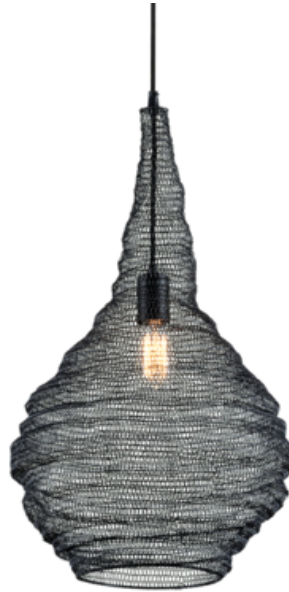

Wabi Sabi

Product ID **F6771-SBK** **TROY LIGHTING**

DIMENSIONAL INFORMATION

Height	28.00"
ADA Compliant	No
Hanging Type	CORD -
Canopy/Backplate	5.00" D
Diameter	16.00"
Minimum Height	34.00"
Maximum Height	142.00"

AVAILABLE FINISHES

BLACK (BLACK)
SOFT BLACK (SOFT BLACK)

JOB/LOCATION

QUANTITY

NOTES