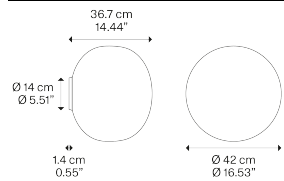

Volum,  
Design by Snøhetta

Model Volum 42

Volum is an exclusive series of glass lamps that are poetically simple yet complex in their technical execution. The four blown glass globes with glossy white finish come in different sizes measuring 14, 22, 29 and 42 cm in diameter. Thanks to their inherently distinct shapes, they intuitively complement one another to form unique compositions.

Volum 42

Light source

E27 LED  
1 x 25 W  
Ø max 8.5 cm – 3.34"

Bulb not included

Structure: Silicone

Translucent

Diffuser: Blown glass

Polished White

Code

18744 1200U

Net weight: 7.47 lbs

Parcels: 2

IP54

Energy Saving

Dim Triac

ERC