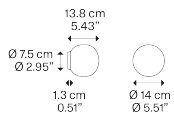

Volum,
Design by Snøhetta

Model Volum 14

Volum is an exclusive series of glass lamps that are poetically simple yet complex in their technical execution. The four blown glass globes with glossy white finish come in different sizes measuring 14, 22, 29 and 42 cm in diameter. Thanks to their inherently distinct shapes, they intuitively complement one another to form unique compositions.

Volum 14

Light source

E14 LED
1 x 15 W
Ø max 5 cm – 1.96"
W / L max 9 cm – 3.54"

Bulb not included

Structure: Silicone

Translucent

Diffuser: Blown glass

Polished White

Code

18741 1200U

Net weight: 1.63 lbs

Parcels: 2

IP54

Energy Saving

Dim Triac

ERC