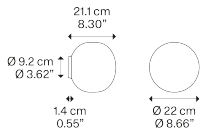

Volum,
Design by Snøhetta

Model Volum 22

Volum is an exclusive series of glass lamps that are poetically simple yet complex in their technical execution. The four blown glass globes with glossy white finish come in different sizes measuring 14, 22, 29 and 42 cm in diameter. Thanks to their inherently distinct shapes, they intuitively complement one another to form unique compositions.

Volum 22

Light source

E27 LED
1 x 25 W
Ø max 5 cm – 1.96"
W / L max 12.5 cm – 4.92"

Bulb not included

Structure: Silicone

Translucent

Diffuser: Blown glass

Polished White

Code

18742 1200U

Net weight: 2.54 lbs

Parcels: 2

IP54

Energy Saving

Dim Triac

ERC