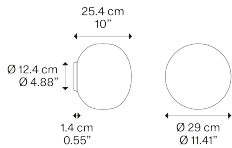

Volum,
Design by Snøhetta

Model Volum 29

Volum is an exclusive series of glass lamps that are poetically simple yet complex in their technical execution. The four blown glass globes with glossy white finish come in different sizes measuring 14, 22, 29 and 42 cm in diameter. Thanks to their inherently distinct shapes, they intuitively complement one another to form unique compositions.

Volum 29

Light source

E27 LED
1 x 25 W
Ø max 8.5 cm – 3.34"

Bulb not included

Structure: Silicone

Translucent

Diffuser: Blown glass

Polished White

Code

18743 1200U

Net weight: 4.76 lbs

Parcels: 2

IP54

Energy Saving

Dim Triac

Options of Volum