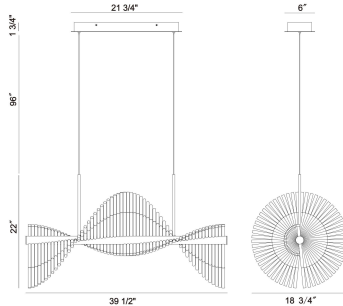

VOLTIK, 60-LIGHT 40IN INTEGRATED LED LINEAR CHANDELIER

PRODUCT DETAILS

No.	:	47125-018
Product Color	:	MATTE GOLD
Product Material	:	GOLD
Shade / Accent Colour	:	FROSTED
Shade / Accent Material	:	ACRYLIC
Length	:	39.5"
Diameter	:	18.75"
Weight	:	17.6LBS
Shade Height	:	3.5"
Shade Diameter	:	0.5"

LIGHT SOURCE DETAILS

Light Source Type	:	INTEGRATED LED
Bulb Voltage	:	3V
Total Wattage	:	60W
Delivered Lumens	:	6322LM
Kelvin	:	3000K
CRI	:	90
Dimmable	:	YES

OPTIONS AVAILABLE

ITEM NO.	FINISH	SHADE
47125-018	MATTE GOLD	FROSTED
47125-025	MATTE BLACK	FROSTED

TECHNICAL DETAILS

Hanging Support Type	:	WIRE
Canopy / Backplate Length	:	20"
Canopy / Backplate Height	:	1.75"
Canopy / Backplate Width	:	4.75"
IP Rating	:	IP22
Title 24	:	YES
Beam Angle	:	360

PROJECT INFORMATION