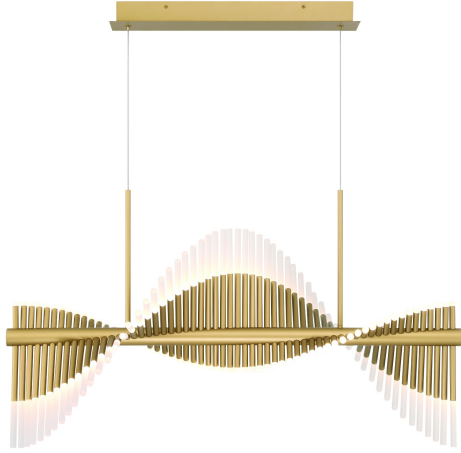

VOLTIK, 60-LIGHT 40IN INTEGRATED LED LINEAR CHANDELIER

PRODUCT DETAILS

No.	:	47125-018
Product Color	:	MATTE GOLD
Product Material	:	GOLD
Shade / Accent Colour	:	FROSTED
Shade / Accent Material	:	ACRYLIC
Length	:	39.5"
Diameter	:	18.75"
Weight	:	17.6LBS
Shade Height	:	3.5"
Shade Diameter	:	0.5"

LIGHT SOURCE DETAILS

Light Source Type	:	INTEGRATED LED
Bulb Voltage	:	3V
Total Wattage	:	60W
Delivered Lumens	:	6322LM
Kelvin	:	3000K
CRI	:	90
Dimmable	:	YES

OPTIONS AVAILABLE

ITEM NO.	FINISH	SHADE
47125-018	MATTE GOLD	FROSTED
47125-025	MATTE BLACK	FROSTED

TECHNICAL DETAILS

Hanging Support Type	:	WIRE
Canopy / Backplate Length	:	20"
Canopy / Backplate Height	:	1.75"
Canopy / Backplate Width	:	4.75"
IP Rating	:	IP22
Title 24	:	YES
Beam Angle	:	360

PROJECT INFORMATION