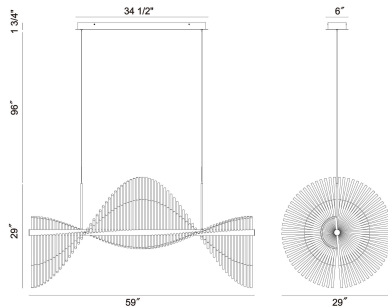

PROJECT INFORMATION

Job Name: Date: Type:

Comments: