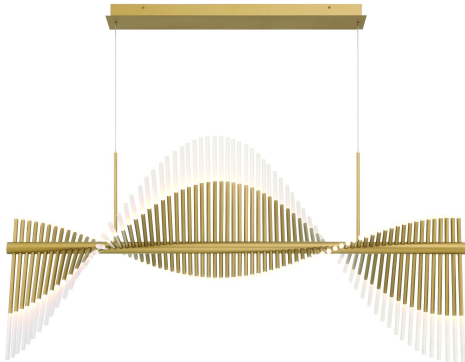

VOLTIK, 72-LIGHT 59IN INTEGRATED LED GRAND CHANDELIER

PRODUCT DETAILS

No.	:	47126-015
Product Color	:	MATTE GOLD
Product Material	:	GOLD
Shade / Accent Colour	:	FROSTED
Shade / Accent Material	:	ACRYLIC
Length	:	59"
Diameter	:	29"
Weight	:	24.2LBS
Shade Height	:	3.5"
Shade Diameter	:	0.5"

LIGHT SOURCE DETAILS

Light Source Type	:	INTEGRATED LED
Bulb Voltage	:	3V
Total Wattage	:	72W
Delivered Lumens	:	7833LM
Kelvin	:	3000K
CRI	:	90
Dimmable	:	YES

TECHNICAL DETAILS

Hanging Support Type	:	WIRE
Canopy / Backplate Length	:	34.5"
Canopy / Backplate Height	:	1.75"
Canopy / Backplate Width	:	4.75"
IP Rating	:	IP22
Title 24	:	YES
Beam Angle	:	360