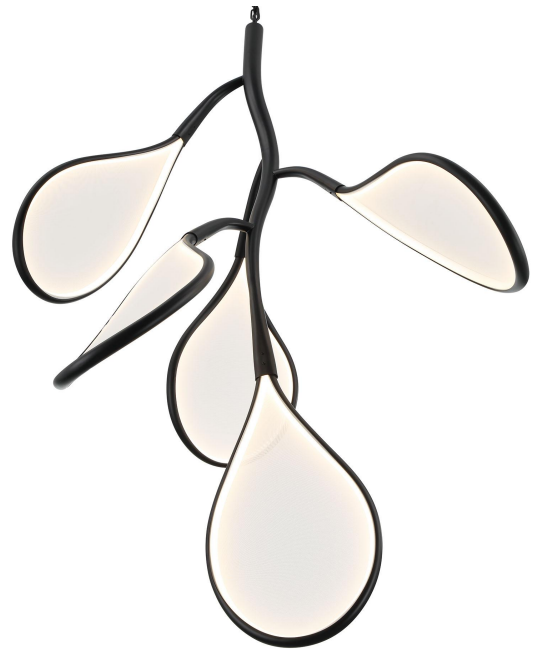

Volare, 5 Light LED Chandelier, Brushed Gunmetal

Specifications:

Model#: 12059-032
Finish: Brushed Gunmetal
Glass/Shade: White
Material: Metal, Fabric
Dimension: 29"D x 56.5"H Max 115" H
Lamping: LED
Wattage: 64W
Voltage: 120V
Color Temperature: 3000K
CRI: 90
Delivered Lumen: 1340lm
Dimmable: Yes
Location: Dry
Canopy Dimension: D8"
Product Weight: 11.9 lbs