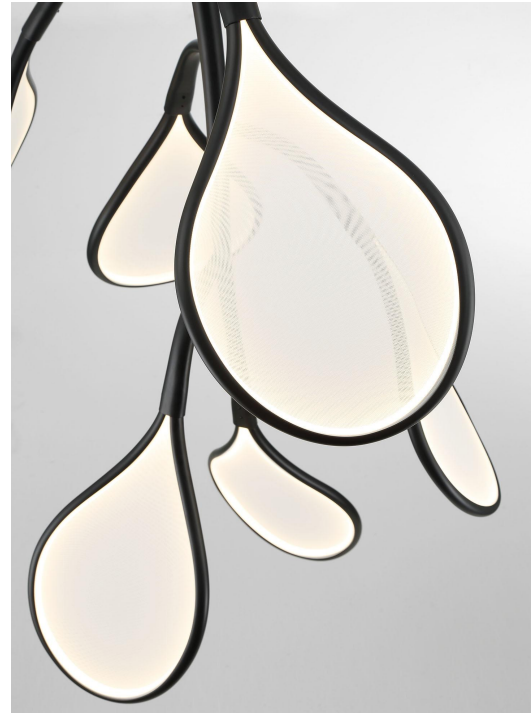

Volare, 8 Light LED Grand Chandelier, Brushed Gunmetal

Specifications:

Model#: 12060-032
Finish: Brushed Gunmetal
Glass/Shade: White
Material: Metal, Fabric
Dimension: 42"D x 73"H Max 131.75" H
Lamping: LED
Wattage: 102W
Voltage: 120V
Color Temperature: 3000K
CRI: 90
Delivered Lumen: 1620lm
Dimmable: Yes
Location: Dry
Canopy Dimension: D12"
Product Weight: 20.3 lbs