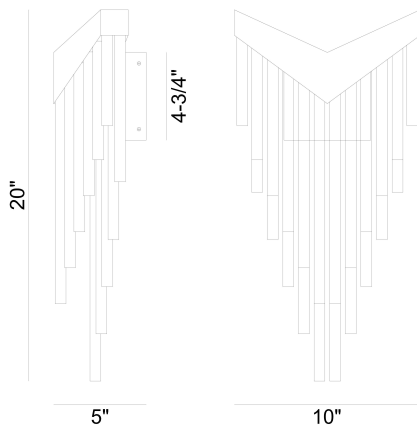

### PRODUCT DETAILS

No.	:	47600-010
Product Color	:	MATTE GOLD
Product Material	:	GOLD
Shade / Accent Colour	:	CLEAR
Shade / Accent Material	:	ACRYLIC
Length	:	10"
Height	:	20"
Ext	:	5.5"
Weight	:	6.8LBS

### TECHNICAL DETAILS

Hanging Support Type	:	J-BOX
Canopy / Backplate Length	:	5.5"
Canopy / Backplate Height	:	5.5"
Canopy / Backplate Width	:	2"
IP Rating	:	IP22
Beam Angle	:	270