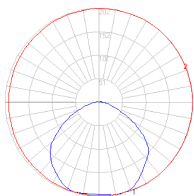

Dimensions

Packaging

1 Box

1 x 10-1/8" x 8-3/4" x 6" / 1.75 lbs - 25.5 cm x 22 cm x 15 cm / .795 kg

Light distribution

Direct

Luminaire weight

.89 lbs / .41 kg

Red = Max Cd. Through Vertical plane

Blue = Max Cd. Through Horizontal plane

Warranty