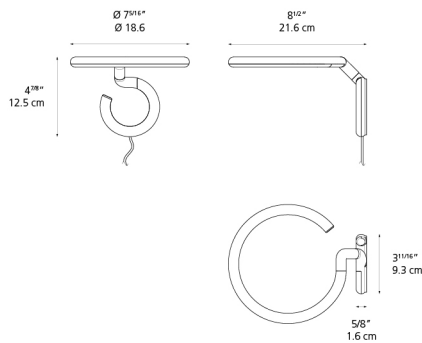

Dimensions

Packaging

1 Box

1 x 10-1/8" x 8-3/4" x 6" / 1.75 lbs - 25.5 cm x 22 cm x 15 cm / .795 kg

Light distribution

Direct

Luminaire weight

.89 lbs / .41 kg