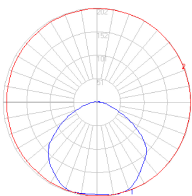

Red = Max Cd. Through Vertical plane

Blue = Max Cd. Through Horizontal plane

Warranty