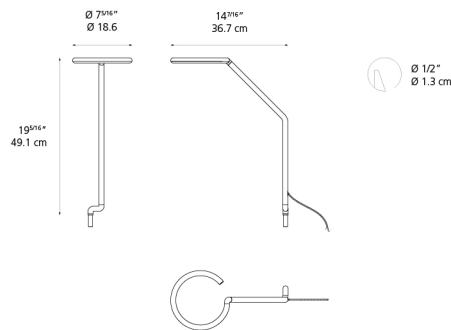

### Features & Accessories

- The joints provides almost limitless rotation
- Interchangeable plug options accommodate most electrical outlets for global diversity
- Cord set length: 96"

### Dimensions