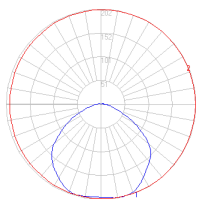

### Dimensions

### Packaging

1 Box

1 x 24-7/8" x 9-15/16" x 6-13/16" / 4.83 lbs - 63 cm x 25 cm x 17 cm / 2.19 kg

### Light distribution

Direct

### Luminaire weight

2.58 lbs / 1.17 kg

Red = Max Cd. Through Vertical plane

Blue = Max Cd. Through Horizontal plane