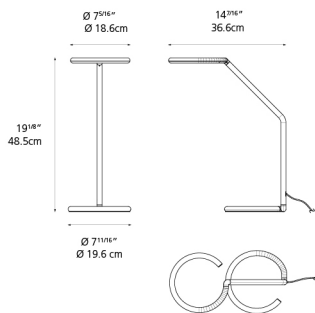

### Features & Accessories

- The joints provides almost limitless rotation
- Interchangeable plug options accommodate most electrical outlets for global diversity
- Cord set length: 96"

### Dimensions