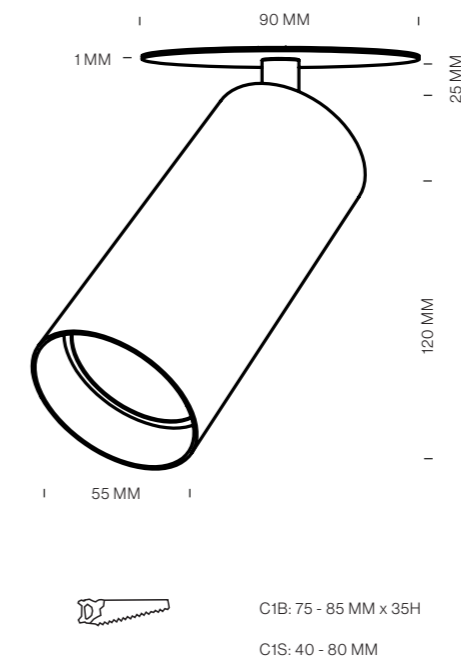

ORDER CODE

BLACK	T104S13DZL
BRONZE	T104S13DOE
BRUSHED BRASS	T104S13DLB
WHITE	T104S13DWL