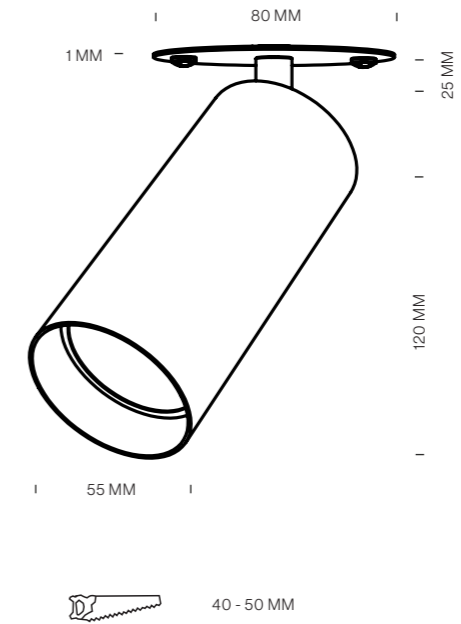

VICTOR C1 - C1B

tossB

PRODUCT INFORMATION

VICTOR GU10 C1 - 8CM

LAMP TYPE	RETROFIT LED
FITTING	GU10
WATTAGE	10W
VOLTAGE	230V
CLASS	2
GEAR	-

ORDER CODE

BLACK	T104S1HZL
BRONZE	T104S1HOE
BRUSHED BRASS	T104S1HLB
WHITE	T104S1HWL

VICTOR GU10 C1B - 9CM

for concrete

LAMP TYPE	RETROFIT LED
FITTING	GU10
WATTAGE	10W
VOLTAGE	230V
CLASS	2
GEAR	-

ORDER CODE

BLACK	T104S30HZL
BRONZE	T104S30HOE
BRUSHED BRASS	T104S30HLB
WHITE	T104S30HWL

VICTOR GU10 C1S - 9CM

for plasterboard

LAMP TYPE	RETROFIT LED
FITTING	GU10
WATTAGE	10W
VOLTAGE	230V
CLASS	2
GEAR	-

ORDER CODE

BLACK	T104S13HZL
BRONZE	T104S13HOE
BRUSHED BRASS	T104S13HLB
WHITE	T104S13HWL

VICTOR LED C1 - 8CM

LAMP TYPE	LED
COLOUR TEMP.	2700K
WATTAGE	6W
VOLTAGE	350mA
LUMEN	740
GEAR	NOT INCLUDED
CLASS	2