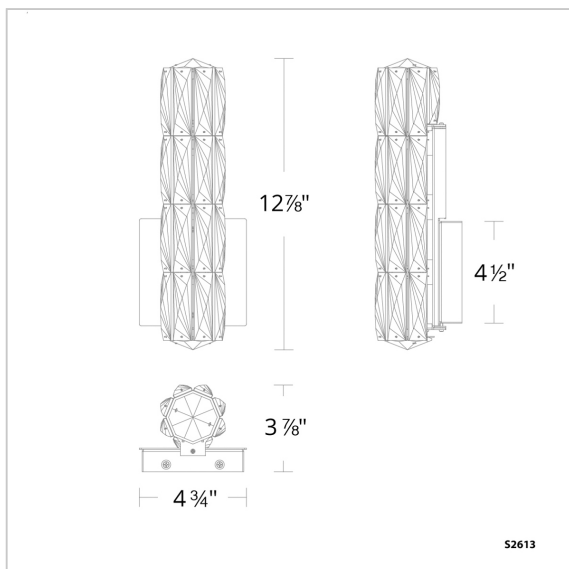

Verve LED

S2613

LINE DRAWING

DESCRIPTION

Generating an energizing presence, cylinders of Radiance Crystal baguettes are stacked and illuminated with powerful LEDs that may be adjusted for color temperature to enhance interior furnishings. Verve is well tailored and dazzling to behold.

FEATURES

- Built in color temperature adjustability. Switch from 3000K/3500K/4000K. Switch may be installed in junction box.
- Can be mounted on wall in all orientations
- Driver concealed within the fixture

CRYSTAL OPTIONS

Radiance
Crystal
(R)

FINISH OPTIONS

Polished
Stainless
Steel
(-401)

SPECIFICATIONS

Light Source	LED
CRI	90
Dimming	ELV,0-10V, Triac
Standards	ETL/cETL, Title 24

REPLACEMENT PARTS

87/716/1SH - Sector Heritage Crystal

Model	Finish	Crystal	Size	CCT	Weight	Voltage	Wattage	LED Lumens	Delivered Lumens
S2613	- 401	R	13"	3000K/3500K/ 4000K	5.5lbs	120V/277V	11W	720	Up To 504

Example: S2613-401R