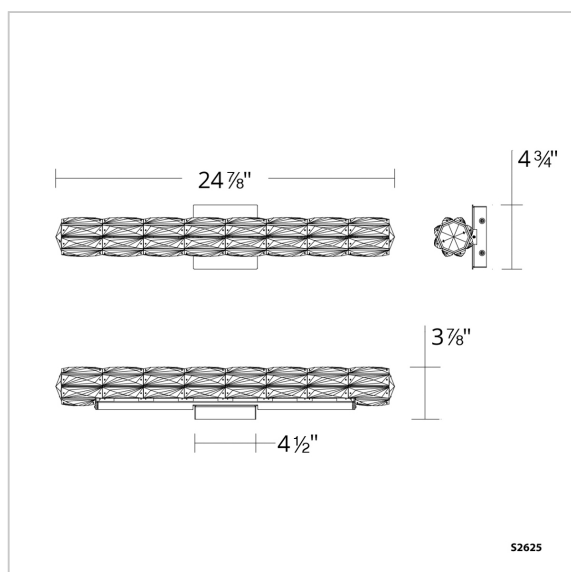

Verve LED

S2625

LINE DRAWING

DESCRIPTION

Generating an energizing presence, cylinders of Radiance Crystal baguettes are stacked and illuminated with powerful LEDs that may be adjusted for color temperature to enhance interior furnishings. Verve is well tailored and dazzling to behold.

FEATURES

- Built in color temperature adjustability. Switch from 3000K/3500K/4000K. Switch may be installed in junction box.
- Can be mounted on wall in all orientations
- Driver concealed within the fixture

Model	Finish	Crystal	Size	CCT	Weight	Voltage	Wattage	LED Lumens	Delivered Lumens
S2625	- 401	R	25"	3000K/3500K/ 4000K	7.7lbs	120V/277V	20W	1200	Up To 840

Example: S2625-401R