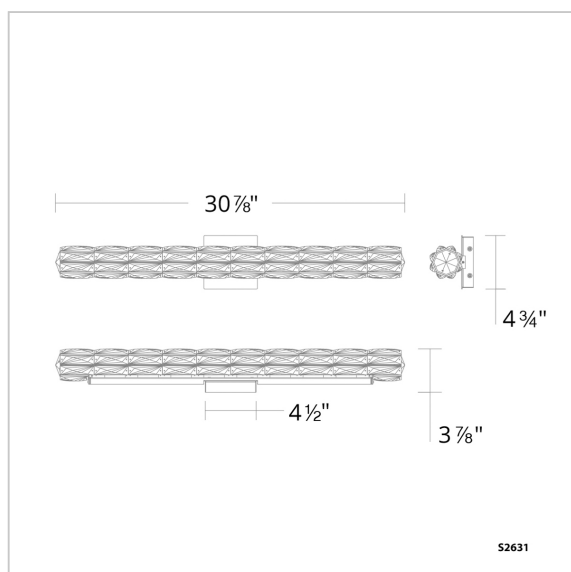

Verve LED

S2631

LINE DRAWING

DESCRIPTION

Generating an energizing presence, cylinders of Radiance Crystal baguettes are stacked and illuminated with powerful LEDs that may be adjusted for color temperature to enhance interior furnishings. Verve is well tailored and dazzling to behold.

Model	Finish	Crystal	Size	CCT	Weight	Voltage	Wattage	LED Lumens	Delivered Lumens
S2631	- 401	R	31"	3000K/3500K/ 4000K	8.8lbs	120V/277V	28W	1680	Up To 1176

Example: S2631-401R