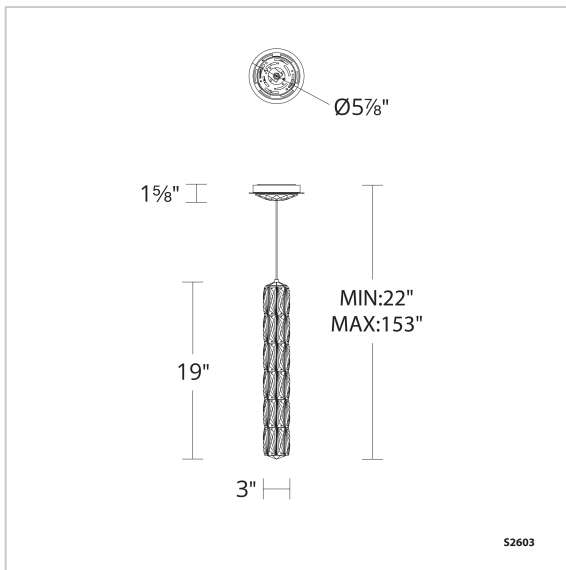

Verve LED

S2603

LINE DRAWING

DESCRIPTION

Generating an energizing presence, cylinders of Radiance Crystal baguettes are stacked and illuminated with powerful LEDs that may be adjusted for color temperature to enhance interior furnishings. Verve is well tailored and dazzling to behold.

FEATURES

- Driver concealed within the fixture

CRYSTAL OPTIONS

Radiance
Crystal
(R)

FINISH OPTIONS

Polished
Stainless
Steel
(-401)

SPECIFICATIONS

Light Source Standards	LED ETL/cETL, Title 24
-------------------------------	---------------------------

Model	Finish	Crystal	Size	CCT	Weight	Voltage	Wattage	LED Lumens	Delivered Lumens
S2603	- 401	R	19"	3000K/3500K/ 4000K	5.1lbs	120/277V	17W	1435	Up To 1122

Example: S2603-401R