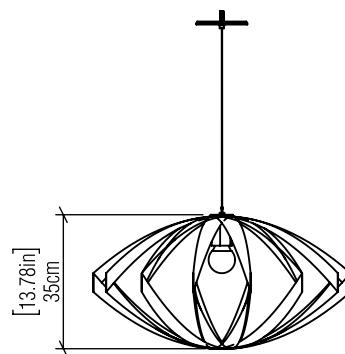

1243 [E-26]

Name: Versatile Accord Pendant 1243
Collection: Clean
Application: Pendant
Construction: Natural Wood Veneer, MDF

Specifications

Light Source: 1X 25W 120v-277v E26 [medium base]
Driver Location: N/A
Color Temperature: Lamp Dependent
Dimming Option: Lamp Dependent
CRI: Lamp Dependent
Delivered Lumens: Lamp Dependent
Total Power: Lamp Dependent
Input Voltage: 120V-240V
Input Frequency: 60 Hz
Canopy Dimension: H0.8cm Ø13,5cm / H0.31" Ø5.31"
Height Adjustment Limit: 10'
Weight: 1.8kg/3.97lbs

Fixture Image

Technical Drawing

Photometric Graph

Standards