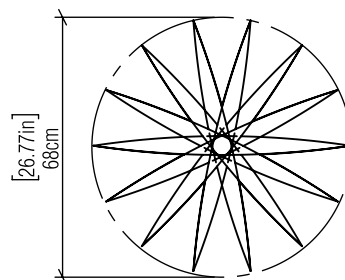

1243 [E-26]

Name: Versatile Accord Pendant 1243
Collection: Clean
Application: Pendant
Construction: Natural Wood Veneer, MDF

Specifications

Light Source: 1X 25W 120v-277v E26 [medium base]
Driver Location: N/A
Color Temperature: Lamp Dependent
Dimming Option: Lamp Dependent
CRI: Lamp Dependent
Delivered Lumens: Lamp Dependent
Total Power: Lamp Dependent
Input Voltage: 120V-240V
Input Frequency: 60 Hz
Canopy Dimension: H0.8cm Ø13,5cm / H0.31" Ø5.31"
Height Adjustment Limit: 10'
Weight: 1.8kg/3.97lbs

Fixture Image

Technical Drawing

Photometric Graph

Standards