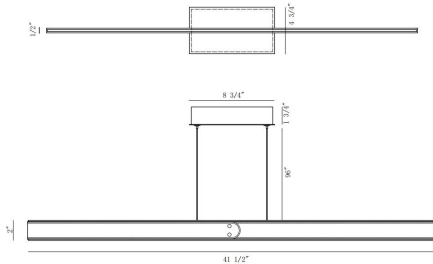

VERDURA, 1-LIGHT RECTANGULAR PENDANT

PRODUCT DETAILS

No.	:	44298-012
Product Color	:	BLACK
Length	:	41.5"
Width	:	0.5"
Height	:	2"

LIGHT SOURCE DETAILS

Light Source Type	:	INTEGRATED LED
Input Voltage	:	120V
Bulb Voltage	:	24V
Socket Type	:	LED
Total Wattage	:	35W
Delivered Lumens	:	880lm
Kelvin	:	3500K
CRI	:	90+
Dimmable	:	Yes

OPTIONS AVAILABLE

ITEM NO.	FINISH	SHADE
44298-012	BLACK	
44298-029	GREY	

TECHNICAL DETAILS

Hanging Support Type	:	WIRE
Hanging Support Length	:	96"
Canopy / Backplate Length	:	8.75"
Canopy / Backplate Height	:	4.75"
Canopy / Backplate Width	:	1.75"
Location	:	DRY
Title 24	:	Yes