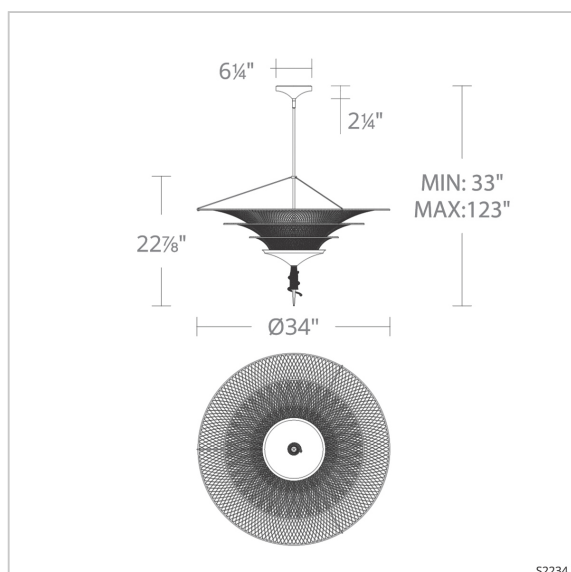

# Veneto

S2234

## LINE DRAWING

## REPLACEMENT PARTS

RPL-GLA-2234-01 - Swirl bead chain  
RPL-RODIN12-886-GL - 12" Down Rod  
RPL-RODIN06-886-GL - 6" Down Rod  
RPL-GLA-2234 - Bottom Finial

Model	Finish	Crystal	Size	CCT	Weight	Voltage	Wattage	LED Lumens	Delivered Lumens
S2234	- 706	H	34"	3000K/3500K/ 4000K	14lbs	120V-277V	44W	2947	Up To 2105