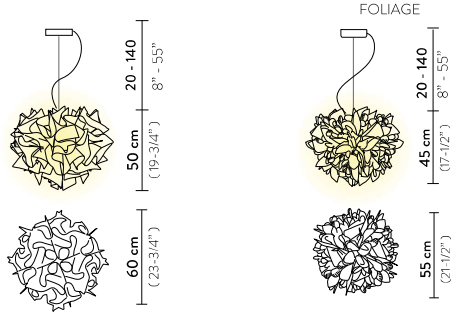

VELI SUSPENSION LARGE

DESIGN BY ADRIANO RACHELE

VELI SUSPENSION LARGE

Light Source: 4 X 12W E26 LED Filament Bulbs
 Veli Aurea: recommended 3000 Kelvin

Dimmable: with dimmable bulbs

Materials: Opalflex® / Lentiflex® / Goldflex® / Steelflex®
 Copperflex® / Lentiflex® with cold foil

With: Magnetic hanging System

Weight: net 4,56 lbs - gross 11,46 lbs
 net 5,29 lbs - gross 11,46 lbs (AUREA)

Packaging: 24,02 x 24,02 x h. 24,8 in

FINISH	PRODUCT CODE	EAN CODE	CANOPY DETAILS
 AUREA	VELSL00WHG01R00000US RED WIRE	8024727102719	Ø 4,72 x h. 1,26 in   RED WIRE TRANSP WIRE
	VELSL00WHG01T00000US TRANSP WIRE	8024727102726	
	ACCESSORIES		
	6M CABLE KIT RED WIRE		
	6M CABLE KIT TRANSP WIRE		
 FOLIAGE	VELSL00FLG01R00000US RED WIRE	8024727084756	Ø 4,72 x h. 1,26 in   RED WIRE TRANSP WIRE
	VELSL00FLG01T00000US TRANSP WIRE	8024727084862	
	ACCESSORIES		
	6M CABLE KIT RED WIRE		
	6M CABLE KIT TRANSP WIRE		
 COUTURE	VELSL00CTR01R00000US RED WIRE	8024727073354	Ø 4,72 x h. 1,26 in   RED WIRE TRANSP WIRE
	VELSL00CTR01T00000US TRANSP WIRE	8024727077628	
	ACCESSORIES		
	6M CABLE KIT RED WIRE		
	6M CABLE KIT TRANSP WIRE		
 PRISMA	VELSL00PRS01T00000US	8024727066363	Ø 4,72 x h. 1,26 in 
	ACCESSORIES		
	6M CABLE KIT		

FINISH	PRODUCT CODE	EAN CODE	CANOPY DETAILS
 GOLD	VELSL00GLD01T00000US	8024727066387	Ø 4,72 x h. 1,26 in 
	ACCESSORIES		
	6M CABLE KIT		
 SILVER	VELSL00SLV01T00000US	8024727066400	Ø 4,72 x h. 1,26 in 
	ACCESSORIES		
	6M CABLE KIT		
 COPPER	VELSL00CPP01T00000US		Ø 4,72 x h. 1,26 in 
	ACCESSORIES		
	6M CABLE KIT		
 WHITE	VELSL00WHT01T00000US	8024727066417	Ø 4,72 x h. 1,26 in 
	ACCESSORIES		
	6M CABLE KIT		
 BLACK	VELSL00BLK01T00000US	8024727066370	Ø 4,72 x h. 1,26 in 
	ACCESSORIES		
	6M CABLE KIT		

Materials: Opalflex® / Lentiflex® / Goldflex® / Steelflex®
 Copperflex® / Lentiflex® with cold foil

With: Magnetic hanging System

Weight: net 2,54 lbs - gross 5,73 lbs
 net 3,53 lbs - gross 5,73 lbs (AUREA)