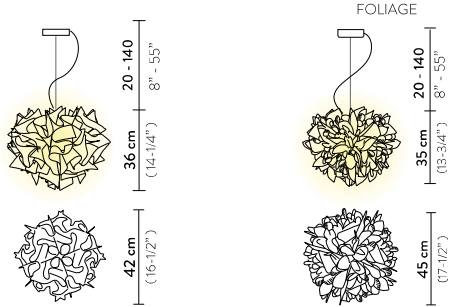

VELI SUSPENSION

DESIGN BY ADRIANO RACHELE

VELI SUSPENSION

Light Source: 2 X 12W E26 LED Filament Bulbs
Veli Aurea: recommended 3000 Kelvin

Dimmable: with dimmable bulbs

Materials: Opalflex® / Lentiflex® / Goldflex® / Steelflex®
Copperflex® / Lentiflex® with cold foil

With: Magnetic hanging System

Weight: net 2,54 lbs - gross 5,73 lbs
net 3,53 lbs - gross 5,73 lbs (AUREA)

Packaging: 18,11 x 18,5 x h. 16,93 in

FINISH	PRODUCT CODE	EAN CODE	CANOPY DETAILS
 AUREA	VELSS00WHG01R00000US RED WIRE	8024727102856	 Ø 4,72 x h. 1,26 in RED WIRE TRANSP WIRE
	VELSS00WHG01T00000US TRANSP WIRE	8024727102863	
	ACCESSORIES		
	6M CABLE KIT RED WIRE		
	6M CABLE KIT TRANSP WIRE		
 FOLIAGE	VELSS00FLG01R00000US RED WIRE	8024727084817	 Ø 4,72 x h. 1,26 in RED WIRE TRANSP WIRE
	VELSS00FLG01T00000US TRANSP WIRE	8024727084916	
	ACCESSORIES		
	6M CABLE KIT RED WIRE		
	6M CABLE KIT TRANSP WIRE		
 COUTURE	VELSS00CTR01R00000US RED WIRE	8024727073293	 Ø 4,72 x h. 1,26 in RED WIRE TRANSP WIRE
	VELSS00CTR01T00000US TRANSP WIRE	8024727077611	
	ACCESSORIES		
	6M CABLE KIT RED WIRE		
	6M CABLE KIT TRANSP WIRE		
 PRISMA	VELSS00PRS01T00000US	8024727066295	 Ø 4,72 x h. 1,26 in
	ACCESSORIES		
	6M CABLE KIT		

FINISH	PRODUCT CODE	EAN CODE	CANOPY DETAILS
 GOLD	VELSS00GLD01T00000US	8024727066318	 Ø 4,72 x h. 1,26 in
	ACCESSORIES		
	6M CABLE KIT		
 SILVER	VELSS00SLV01T00000US	8024727066332	 Ø 4,72 x h. 1,26 in
	ACCESSORIES		
	6M CABLE KIT		
 COPPER	VELSS00CPP01T00000US	8024727066325	 Ø 4,72 x h. 1,26 in
	ACCESSORIES		
	6M CABLE KIT		
 WHITE	VELSS00WHT01T00000US	8024727066349	 Ø 4,72 x h. 1,26 in
	ACCESSORIES		
	6M CABLE KIT		
 BLACK	VELS00BLK01T00000US	8024727066370	 Ø 4,72 x h. 1,26 in
	ACCESSORIES		
	6M CABLE KIT