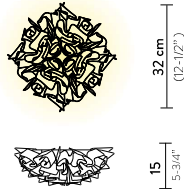

With: Magnetic hanging System

Weight: net 6,81 lbs - gross 12,79 lbs
 net 7,94 lbs - gross 13,67 lbs (AUREA)

Packaging: 31,5 x 31,5 x h. 11,81 in

FINISH	PRODUCT CODE	EAN CODE	DETAILS
 AUREA	VELCL00WHG00000000US	8024727102672	LIGHT SOURCE: 37 cm 14-1/4"
 FOLIAGE	VELCL00FLG00000000US	8024727084534	LIGHT SOURCE: 37 cm 14-1/4"
 COUTURE	VELCL00CTR00000000US	8024727073231	LIGHT SOURCE: 37 cm 14-1/4"
 PRISMA	VELCL00PRS00000000US	8024727064918	LIGHT SOURCE: 37 cm 14-1/4"

With: Magnetic hanging System

Weight: net 2,76 lbs - gross 5,73 lbs
net 3,09 lbs - gross 6,17 lbs (AUREA)

Packaging: 22,05 x 21,65 x h. 9,06 in

FOLIAGE

VELI CEILING/WALL MINI

Light Source: 2 X 6W E12 LED Filament Bulbs
Veli Aurea: recommended 3000 Kelvin

Dimmable: with dimmable bulbs

Materials: Opalflex® / Lentiflex® / Goldflex® / Steelflex®
Copperflex® / Lentiflex® with cold foil

With: Magnetic hanging System

Weight: net 1,34 lbs - gross 2,65 lbs

Packaging: 14,17 x 14,96 x h. 5,91 in

FOLIAGE

FINISH	SIZE	PRODUCT CODE	EAN CODE	DETAILS
 AUREA	M	VELCM00WHG00000000US	8024727102641	MEDIUM LIGHT SOURCE: 26 cm (10.24") MINI LIGHT SOURCE: 19 cm (7.48")
	MINI	VELCS00WHG00000000US	8024727102642	
 FOLIAGE	M	VELCM00FLG00000000US	8024727084541	MEDIUM LIGHT SOURCE: 26 cm (10.24") MINI LIGHT SOURCE: 19 cm (7.48")
	MINI	VELCS00FLG00000000US	8024727084558	
 COUTURE	M	VELCM00CTR00000000US	8024727073170	MEDIUM LIGHT SOURCE: 26 cm (10.24") MINI LIGHT SOURCE: 19 cm (7.48")
	MINI	VELCS00CTR00000000US	8024727073118	