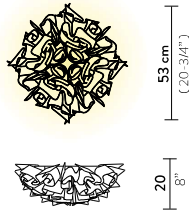

With: Magnetic hanging System

Weight: net 6,81 lbs - gross 12,79 lbs
 net 7,94 lbs - gross 13,67 lbs (AUREA)

Packaging: 31,5 x 31,5 x h. 11,81 in

FINISH	PRODUCT CODE	EAN CODE	DETAILS
 AUREA	VELCL00WHG00000000US	8024727102672	LIGHT SOURCE: 37 cm 14-1/4"
 FOLIAGE	VELCL00FLG00000000US	8024727084534	LIGHT SOURCE: 37 cm 14-1/4"
 COUTURE	VELCL00CTR00000000US	8024727073231	LIGHT SOURCE: 37 cm 14-1/4"
 PRISMA	VELCL00PRS00000000US	8024727064918	LIGHT SOURCE: 37 cm 14-1/4"

FINISH	PRODUCT CODE	EAN CODE	DETAILS
 GOLD	VELCL00GLD00000000US	8024727064932	LIGHT SOURCE: 37 cm 14-1/4"
 SILVER	VELCL00SLV00000000US		LIGHT SOURCE: 37 cm 14-1/4"
 COPPER	VELCL00CPP00000000US		LIGHT SOURCE: 37 cm 14-1/4"
 WHITE	VELCL00WHT00000000US		LIGHT SOURCE: 37 cm 14-1/4"
 BLACK	VELCL00BLK00000000US	8024727064925	LIGHT SOURCE: 37 cm 14-1/4"

With: Magnetic hanging System

Weight: net 2,76 lbs - gross 5,73 lbs
net 3,09 lbs - gross 6,17 lbs (AUREA)

Packaging: 22,05 x 21,65 x h. 9,06 in

FOLIAGE

VELI CEILING/WALL MINI

Light Source: 2 X 6W E12 LED Filament Bulbs
Veli Aurea: recommended 3000 Kelvin