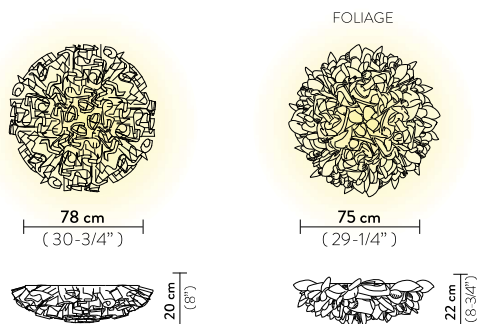

With: Magnetic hanging System

Weight: net 6,81 lbs - gross 12,79 lbs
 net 7,94 lbs - gross 13,67 lbs (AUREA)

Packaging: 31,5 x 31,5 x h. 11,81 in

FINISH	PRODUCT CODE	EAN CODE	DETAILS
 AUREA	VELCL00WHG00000000US	8024727102672	LIGHT SOURCE: 37 cm 14-1/4"
 FOLIAGE	VELCL00FLG00000000US	8024727084534	LIGHT SOURCE: 37 cm 14-1/4"
 COUTURE	VELCL00CTR00000000US	8024727073231	LIGHT SOURCE: 37 cm 14-1/4"
 PRISMA	VELCL00PRS00000000US	8024727064918	LIGHT SOURCE: 37 cm 14-1/4"

FINISH	PRODUCT CODE	EAN CODE	DETAILS
 GOLD	VELCL00GLD00000000US	8024727064932	LIGHT SOURCE: 37 cm 14-1/4"
 SILVER	VELCL00SLV00000000US		LIGHT SOURCE: 37 cm 14-1/4"
 COPPER	VELCL00CPP00000000US		LIGHT SOURCE: 37 cm 14-1/4"
 WHITE	VELCL00WHT00000000US		LIGHT SOURCE: 37 cm 14-1/4"
 BLACK	VELCL00BLK00000000US	8024727064925	LIGHT SOURCE: 37 cm 14-1/4"

FINISH	SIZE	PRODUCT CODE	EAN CODE	DETAILS
 PRISMA	M	VELCM00PRS00000000US	8024727064826	MEDIUM LIGHT SOURCE: 26 cm (10.24") MINI LIGHT SOURCE: 19 cm (7.48")
	MINI	VELCS00PRS00000000US	8024727064741	
 GOLD	M	VELCM00GLD00000000US	8024727064840	MEDIUM LIGHT SOURCE: 26 cm (10.24") MINI LIGHT SOURCE: 19 cm (7.48")
	MINI	VELCS00GLD00000000US	8024727064765	
 SILVER	M	VELCM00SLV00000000US	8024727064888	MEDIUM LIGHT SOURCE: 26 cm (10.24") MINI LIGHT SOURCE: 19 cm (7.48")
	MINI	VELCS00SLV00000000US	8024727064789	
 COPPER	M	VELCM00CPP00000000US	8024727064871	MEDIUM LIGHT SOURCE: 26 cm (10.24") MINI LIGHT SOURCE: 19 cm (7.48")
	MINI	VELCS00CPP00000000US	8024727064772	
 WHITE	M	VELCM00WHT00000000US	8024727064895	MEDIUM LIGHT SOURCE: 26 cm (10.24") MINI LIGHT SOURCE: 19 cm (7.48")
	MINI	VELCS00WHT00000000US	8024727064796	
 BLACK	M	VELCM00BLK00000000US	8024727064833	MEDIUM LIGHT SOURCE: 26 cm (10.24") MINI LIGHT SOURCE: 19 cm (7.48")
	MINI	VELCS00BLK00000000US	8024727064758	