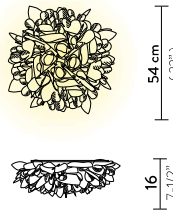

With: Magnetic hanging System

Weight: net 6,81 lbs - gross 12,79 lbs
 net 7,94 lbs - gross 13,67 lbs (AUREA)

Packaging: 31,5 x 31,5 x h. 11,81 in

FINISH	PRODUCT CODE	EAN CODE	DETAILS
 AUREA	VELCL00WHG00000000US	8024727102672	LIGHT SOURCE: 37 cm 14-1/4"
 FOLIAGE	VELCL00FLG00000000US	8024727084534	LIGHT SOURCE: 37 cm 14-1/4"
 COUTURE	VELCL00CTR00000000US	8024727073231	LIGHT SOURCE: 37 cm 14-1/4"
 PRISMA	VELCL00PRS00000000US	8024727064918	LIGHT SOURCE: 37 cm 14-1/4"

FINISH	PRODUCT CODE	EAN CODE	DETAILS
 GOLD	VELCL00GLD00000000US	8024727064932	LIGHT SOURCE: 37 cm 14-1/4"
 SILVER	VELCL00SLV00000000US		LIGHT SOURCE: 37 cm 14-1/4"
 COPPER	VELCL00CPP00000000US		LIGHT SOURCE: 37 cm 14-1/4"
 WHITE	VELCL00WHT00000000US		LIGHT SOURCE: 37 cm 14-1/4"
 BLACK	VELCL00BLK00000000US	8024727064925	LIGHT SOURCE: 37 cm 14-1/4"

With: Magnetic hanging System

Weight: net 2,76 lbs - gross 5,73 lbs
net 3,09 lbs - gross 6,17 lbs (AUREA)

Packaging: 22,05 x 21,65 x h. 9,06 in

FOLIAGE

VELI CEILING/WALL MINI

Light Source: 2 X 6W E12 LED Filament Bulbs
Veli Aurea: recommended 3000 Kelvin

FOLIAGE

FINISH	SIZE	PRODUCT CODE	EAN CODE	DETAILS
 AUREA	M	VELCM00WHG00000000US	8024727102641	MEDIUM LIGHT SOURCE: 26 cm (10.24") MINI LIGHT SOURCE: 19 cm (7.48")
	MINI	VELCS00WHG00000000US	8024727102642	
 FOLIAGE	M	VELCM00FLG00000000US	8024727084541	MEDIUM LIGHT SOURCE: 26 cm (10.24") MINI LIGHT SOURCE: 19 cm (7.48")
	MINI	VELCS00FLG00000000US	8024727084558	
 COUTURE	M	VELCM00CTR00000000US	8024727073170	MEDIUM LIGHT SOURCE: 26 cm (10.24") MINI LIGHT SOURCE: 19 cm (7.48")
	MINI	VELCS00CTR00000000US	8024727073118	