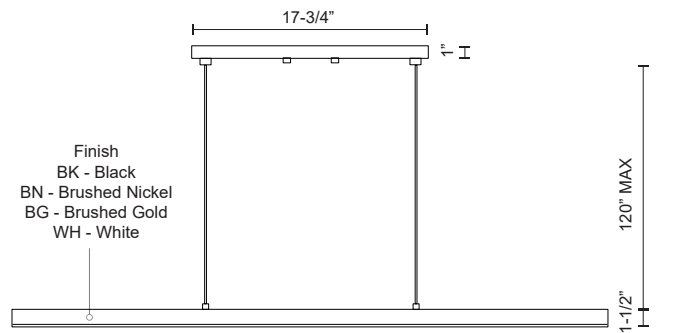

VEGA LP10345

PENDANTS

PROJECT

SPECIFICATION DETAILS

Fixture Dimensions	L45" x W3/4" x H1-1/2"
Light Source	AC LED Module
Wattage	32W
Total Lumens	2400lm
Delivered Lumens	BK-1013lm; BN-1551lm; WH-1705lm;
Voltage	120V
Color Temperature	3000K
CRI (Ra)	90CRI
Optional Color Temps	2700K - 5000K Available, Minimum Order Quantities Apply
LED Rated Life	50,000 hours
Dimming	100% - 10%, ELV Dimmer (Not Included)
Diffuser Details	White Acrylic Diffuser
Adjustable	Yes
Wire Length	120" Max
Wire Type	Clear SSL Wire
Sloped Ceiling Adaptable	Yes
Location	Dry
CEC Title 24 JA8	Yes, JA8-2022
Canopy Dimensions	L17-3/4" x W4-1/2" x H1"

* For custom options, consult factory for details.

* For warranty information, please visit www.kuzcolighting.com/warranty

DESCRIPTION

Slim state-of-the-art linear LED pendant brings sophistication to any room it is installed in. Available in brushed nickel, brushed gold, black, and white metal finishes with full length linear frosted acrylic diffuser which when lit diffuses the light evenly below. Provided with our powerful 120V AC LED technology, Available in two different sizes and wall sconces, see series for more details.

COMMENT

KUZCO

19054 28TH AVENUE
SURREY - BC V3Z 6M3
CANADA

WWW.KUZCOLIGHTING.COM