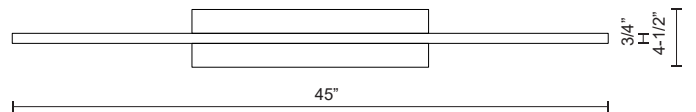

VEGA LP10345

PENDANTS

PROJECT

SPECIFICATION DETAILS

Fixture Dimensions	L45" x W3/4" x H1-1/2"
Light Source	AC LED Module
Wattage	32W
Total Lumens	2400lm
Delivered Lumens	BK-1013lm; BN-1551lm; WH-1705lm;
Voltage	120V
Color Temperature	3000K
CRI (Ra)	90CRI
Optional Color Temps	2700K - 5000K Available, Minimum Order Quantities Apply
LED Rated Life	50,000 hours
Dimming	100% - 10%, ELV Dimmer (Not Included)
Diffuser Details	White Acrylic Diffuser
Adjustable	Yes
Wire Length	120" Max
Wire Type	Clear SSL Wire
Sloped Ceiling Adaptable	Yes
Location	Dry
CEC Title 24 JA8	Yes, JA8-2022
Canopy Dimensions	L17-3/4" x W4-1/2" x H1"

* For custom options, consult factory for details.

* For warranty information, please visit www.kuzcolighting.com/warranty

DESCRIPTION

Slim state-of-the-art linear LED pendant brings sophistication to any room it is installed in. Available in brushed nickel, brushed gold, black, and white metal finishes with full length linear frosted acrylic diffuser which when lit diffuses the light evenly below. Provided with our powerful 120V AC LED technology, Available in two different sizes and wall sconces, see series for more details.

COMMENT

KUZCO

19054 28TH AVENUE
SURREY - BC V3Z 6M3
CANADA

WWW.KUZCOLIGHTING.COM