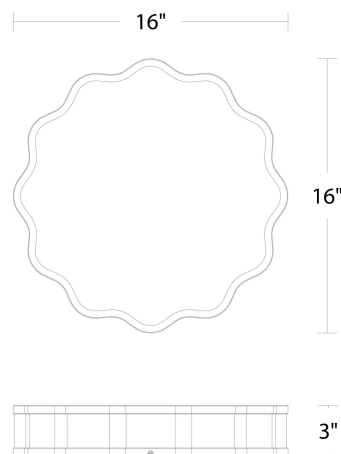

LINE DRAWING: