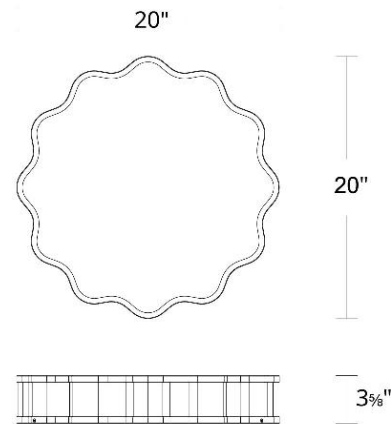

WAC LIGHTING

Vaughan

Flush Mount 3000K

Fixture Type: _____

Catalog Number: _____

Project: _____

Location: _____

Model & Size	Color Temp & CRI	Finish	Watt	Voltage	LED Lumens	Delivered Lumens
FM-67120 20"	3000K 90	AB Aged Brass BN Brushed Nickel	40W	120-277V	3600	2891

Example: **FM-67120-BN**

For custom requests please contact customs@wacighting.com

DESCRIPTION

A centerpiece or classic complement.

FEATURES

- Driver concealed within the canopy

SPECIFICATIONS

Color Temp:	3000K
Input:	120-277V,50/60Hz
CRI:	90
Dimming:	ELV: 100-10% , 100-5%,TRIAC: 100-5%
Rated Life:	50000 Hours
Mounting:	Can be mounted on ceiling or wall in all orientations
Standards:	ETL, cETL,Title 24 JA8 Compliant Damp Location Listed
Construction:	Aluminum body, PC diffuser

FINISHES:

LINE DRAWING:

FM-67120