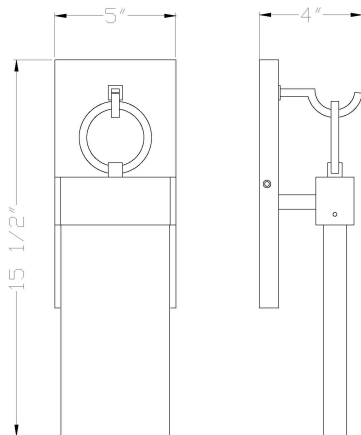

VASSO, LED OUTDOOR WALL SCONCE

PRODUCT DETAILS

No.	:	41904-015
Product Color	:	SATIN BLACK
Product Material	:	DIE CAST ALUMINUM WITH WHITE GLASS PANEL
Shade / Accent Colour	:	TEXTURE PRESS GLASS
Shade / Accent Material	:	GLASS
Width	:	5"
Height	:	15.5"
Ext	:	4"

LIGHT SOURCE DETAILS

Light Source Type	:	INTEGRATED LED
Input Voltage	:	120V
Bulb Voltage	:	120V
Socket Type	:	LED
Total Wattage	:	8W
Initial Lumens	:	240lm
Kelvin	:	3000K
CRI	:	90
Dimmable	:	Yes

OPTIONS AVAILABLE

ITEM NO.	FINISH	SHADE TEXTURE PRESS GLASS
41904-015	SATIN BLACK	

TECHNICAL DETAILS

Canopy / Backplate Length	:	10.25"
Canopy / Backplate Width	:	5"
Location	:	WET
Approval	:	

PROJECT INFORMATION

 Job Name: Date: Type: