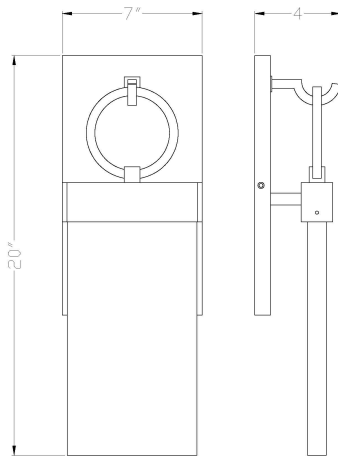

### PRODUCT DETAILS

No.	:	41905-012
Product Color	:	SATIN BLACK
Product Material	:	DIE CAST ALUMINUM WITH WHITE GLASS PANEL
Shade / Accent Colour	:	TEXTURE PRESS GLASS
Shade / Accent Material	:	GLASS
Width	:	7"
Height	:	20"
Ext	:	4"

### LIGHT SOURCE DETAILS

Light Source Type	:	INTEGRATED LED
Input Voltage	:	120V
Bulb Voltage	:	120V
Socket Type	:	LED
Total Wattage	:	10W
Initial Lumens	:	300lm
Kelvin	:	3000K
CRI	:	90
Dimmable	:	Yes

### TECHNICAL DETAILS

Canopy / Backplate Length	:	13"
Canopy / Backplate Width	:	7"
Location	:	WET
Approval	:	