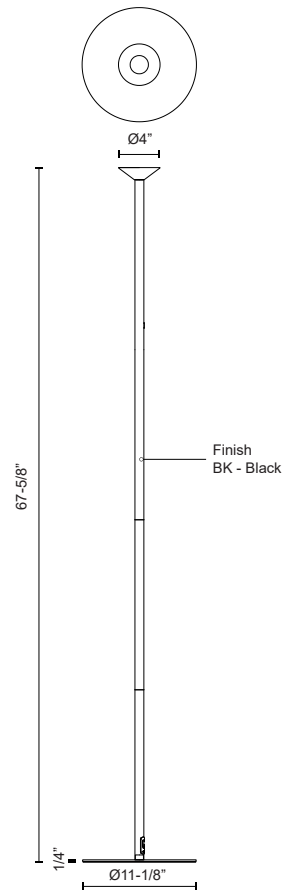

VALOR FL12168

LAMPS

PROJECT

SPECIFICATION DETAILS

Fixture Dimensions	D4" x H67-5/8"
Light Source	LED
Wattage	15W
Total Lumens	910lm
Delivered Lumens	550lm
Voltage	120V
Color Temperature	3000K
CRI (Ra)	90CRI
Optional Color Temps	2700K - 5000K Available, Minimum Order Quantities Apply
LED Rated Life	50,000 hours
Dimming	Touch dimmer
Diffuser Details	Frosted Acrylic
Shade Details	Aluminum Shade
Wire Length	72"
Wire Type	Black Wire
Location	Dry
Illumination Direction	Up
Base Dimensions	D11-1/8" x H1/4"
Material	Aluminum + Steel
Paint Finish	BK01

* For custom options, consult factory for details.

* For warranty information, please visit www.kuzcolighting.com/warranty

DESCRIPTION

Valor is a fresh take on a classic torchiere style lamp. Providing ample upwards illumination without the heat, this LED spotlight lamp will create stunning ambiance in any space. Available in our signature Matte Black finish.

- Mini upward facing triangular shade
- Up light only
- Easy on/off tap switch
- Perfect for living rooms, bedrooms, and more
- Matte Black finish

KUZCO

CANADA: 19054 28TH AVENUE - SURREY, BC V3Z 6M3

USA: 3035 E. LONE MOUNTAIN ROAD - LAS VEGAS, NV 89081

WWW.KUZCOLIGHTING.COM

© 2024 KUZCO LIGHTING. ALL RIGHTS RESERVED.

COMMENT