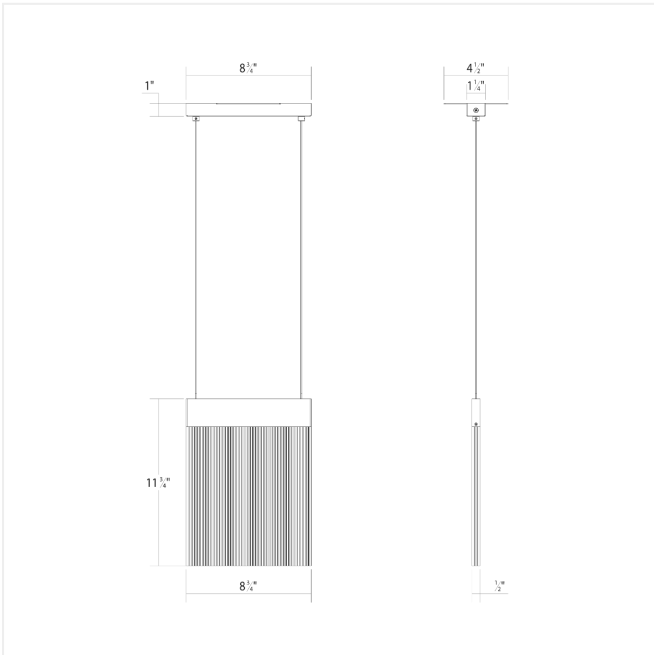

Project:

V Panels Pendant Spec Sheet

SKU: 3090.14

Designed to celebrate the transformative quality of light, V Panels refract LED illumination outward as well as downward through the bottom panel edge. V Panels pendants are capped with a crisp rectilinear top, and are available in various widths. V Panels is also available in multiple [chandelier](#) configurations.

Scaled for residential, hospitality and commercial settings for an enduring modern presence.

Learn more: <https://sonnemanlight.com/v-panels-single-pendant>

Type #:

Dimensions

Height:	11.75"
Width:	0.5"
Length:	8.75"
Hanging Details:	20' Adjustable Cord
Size:	Pendant

Electrical Specs

Bulb(s) Included?:	Yes
Bulb 1 Type:	Integral LED
Bulb Quantity:	1
Input Voltage:	120-277VAC
Wattage:	15
Initial Lumens:	1360
Color Temperature:	3000K
CRI:	90
Power Supply Type:	Driver
Power Supply Quantity:	1
Power Supply Location:	Canopy
Dimming Type:	TRIAC/ELV/0-10V

Installation

Installation:	Licensed electrician required
Sloped Ceiling Compatible?:	Compatible
Installation Orientation:	N/A
Cord Length:	20' Adjustable Cord
Minimum Hanging Height:	13"
Maximum Hanging Height:	250"
Orientation:	N/A