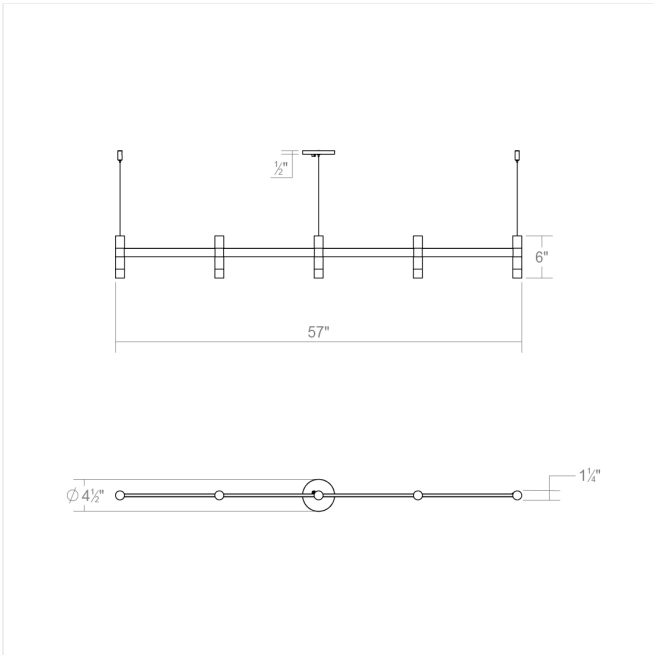

Project:

Systema Staccato Linear Pendant Spec Sheet

SKU: 1785.14

Lightly scaled geometric elements form expansive intersecting or linear constructions of modern minimalism in a variety of configurations with a range of available luminaires. Crisp rectilinear bars support minimal tubular elements with luminous trims, extensions, or shaded reflectors for general and directed lighting functionality. Systema Staccato Linear Pendants are available in multiple sizes and are easy to customize with cone, pan, or drum shades. The Systema Staccato Linear Pendant includes Drum Trims. If you are not using a configuration with shades, you can select [alternate trims](#), which can be ordered separately.

Learn more: <https://sonnemanlight.com/systema-staccato-linear-pendant>

Type #:

Dimensions

Height:	6"
Length:	57.25"
Diameter:	4.8"
Size:	5 Light

Electrical Specs

Bulb(s) Included?:	Yes
Bulb 1 Type:	Integral LED
Bulb Quantity:	5
Input Voltage:	120VAC
Wattage:	21
Initial Lumens:	1500
Delivered Lumens:	750
Color Temperature:	3000K
CRI:	90
Power Supply Type:	Driver
Power Supply Quantity:	1
Power Supply Location:	Outlet Box
Dimming Type:	TRIAC/ELV

Installation

Installation:	Licensed electrician required
Sloped Ceiling Compatible?:	Not Compatible
Cord Length:	20' Adjustable Cable
Minimum Hanging Height:	7.5"
Maximum Hanging Height:	246"

Shade

Shade Material:	Frosted Acrylic
-----------------	-----------------