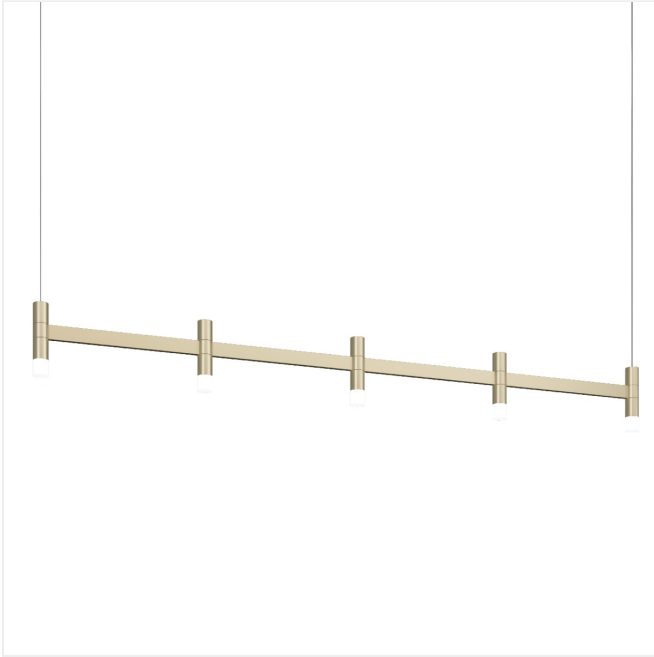

Project:

Systema Staccato Linear Pendant Spec Sheet

SKU: 1785.14

Lightly scaled geometric elements form expansive intersecting or linear constructions of modern minimalism in a variety of configurations with a range of available luminaires. Crisp rectilinear bars support minimal tubular elements with luminous trims, extensions, or shaded reflectors for general and directed lighting functionality. Systema Staccato Linear Pendants are available in multiple sizes and are easy to customize with cone, pan, or drum shades. The Systema Staccato Linear Pendant includes Drum Trims. If you are not using a configuration with shades, you can select [alternate trims](#), which can be ordered separately.

Learn more: <https://sonnemanlight.com/systema-staccato-linear-pendant>

Type #:

Dimensions

Height:	6"
Length:	57.25"
Diameter:	4.8"
Size:	5 Light

Electrical Specs

Bulb(s) Included?:	Yes
Bulb 1 Type:	Integral LED
Bulb Quantity:	5
Input Voltage:	120VAC
Wattage:	21
Initial Lumens:	1500
Delivered Lumens:	750
Color Temperature:	3000K
CRI:	90
Power Supply Type:	Driver
Power Supply Quantity:	1
Power Supply Location:	Outlet Box
Dimming Type:	TRIAC/ELV

Installation

Installation:	Licensed electrician required
Sloped Ceiling Compatible?:	Not Compatible
Cord Length:	20' Adjustable Cable
Minimum Hanging Height:	7.5"
Maximum Hanging Height:	246"

Shade

Shade Material:	Frosted Acrylic
-----------------	-----------------