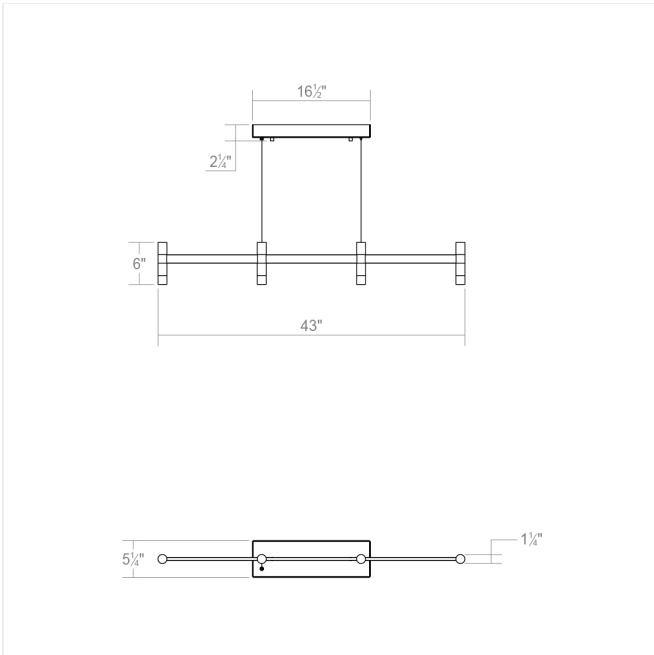

Project:

Systema Staccato Linear Pendant Spec Sheet

SKU: 1784.14

Lightly scaled geometric elements form expansive intersecting or linear constructions of modern minimalism in a variety of configurations with a range of available luminaires. Crisp rectilinear bars support minimal tubular elements with luminous trims, extensions, or shaded reflectors for general and directed lighting functionality. Systema Staccato Linear Pendants are available in multiple sizes and are easy to customize with cone, pan, or drum shades. The Systema Staccato Linear Pendant includes Drum Trims. If you are not using a configuration with shades, you can select [alternate trims](#), which can be ordered separately.

Learn more: <https://sonnemanlight.com/systema-staccato-linear-pendant>

Type #:

Dimensions

Height:	6"
Length:	43.25"
Diameter:	48"
Size:	4 Light

Electrical Specs

Bulb(s) Included?:	Yes
Bulb 1 Type:	Integral LED
Bulb Quantity:	4
Input Voltage:	120VAC
Wattage:	18
Initial Lumens:	1200
Delivered Lumens:	600
Color Temperature:	3000K
CRI:	90
Power Supply Type:	Driver
Power Supply Quantity:	1
Power Supply Location:	Outlet Box
Dimming Type:	TRIAC/ELV

Installation

Installation:	Licensed electrician required
Sloped Ceiling Compatible?:	Not Compatible
Cord Length:	20' Adjustable Cable
Minimum Hanging Height:	8"
Maximum Hanging Height:	246"

Shade

Shade Material:	Frosted Acrylic
-----------------	-----------------