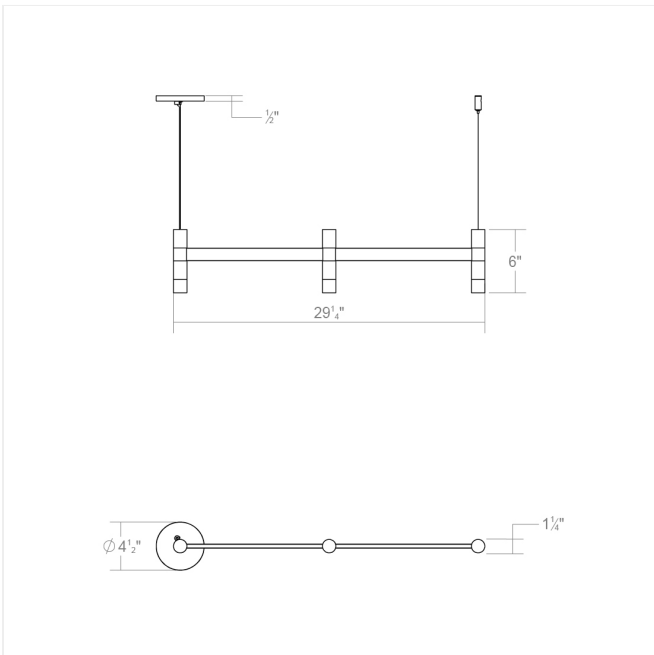

Project:

Systema Staccato Linear Pendant Spec Sheet

SKU: 1783.14

Lightly scaled geometric elements form expansive intersecting or linear constructions of modern minimalism in a variety of configurations with a range of available luminaires. Crisp rectilinear bars support minimal tubular elements with luminous trims, extensions, or shaded reflectors for general and directed lighting functionality. Systema Staccato Linear Pendants are available in multiple sizes and are easy to customize with cone, pan, or drum shades. The Systema Staccato Linear Pendant includes Drum Trims. If you are not using a configuration with shades, you can select [alternate trims](#), which can be ordered separately.

Learn more: <https://sonnemanlight.com/systema-staccato-linear-pendant>

Type #:

Dimensions

Height:	6"
Length:	29.25"
Diameter:	48"
Size:	3 Light

Electrical Specs

Bulb(s) Included?:	Yes
Bulb 1 Type:	Integral LED
Bulb Quantity:	3
Input Voltage:	120VAC
Wattage:	12
Initial Lumens:	900
Delivered Lumens:	450
Color Temperature:	3000K
CRI:	90
Power Supply Type:	Driver
Power Supply Quantity:	1
Power Supply Location:	Outlet Box
Dimming Type:	TRIAC/ELV

Installation

Installation:	Licensed electrician required
Sloped Ceiling Compatible?:	Not Compatible
Cord Length:	20' Adjustable Cable
Minimum Hanging Height:	7.5"
Maximum Hanging Height:	246"

Shade

Shade Material:	Frosted Acrylic
-----------------	-----------------