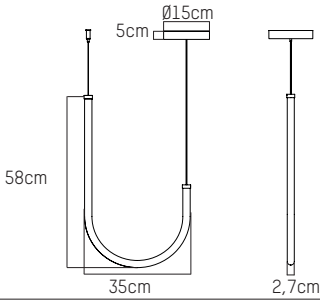

MAIN SPECIFICATIONS

COLOUR
EAN
REFERENCE

Brass & opal
3701128108605
L0851601

PHYSICAL	MEASURES	PARCEL LOGISTICS			
		Lenght	35,0cm / 14,0inch	Width	3,0cm / 1,2inch
	Height	58,0cm / 22,8inch	Weight	1,5kg / 3,3lb	
	Box 1/1	62,5 x 46,7 x 6,8cm 24,6 x 18,4 x 2,7inch 2,5kg 5,5lb			

ELECTRICAL	Source type		Replaceable source	
		Built-in LED module		Yes, by manufacturer
	Watt	12W	Cable length	250cm / 99inch
	Cable colour	Steel	Environment	Indoor
	Canopy included	Yes	Canopy shape	Circular
	Canopy size	Ø15cm x H5cm	Canopy material	Steel
	Canopy color	Brass	Light source	Included
	CRI	95+	Kelvin	3000K
	Lumen	1030lm	Dimmable	Yes
	Dimming protocol	Phase-cut	Switch	No
	Category	Pendant lamp	Frequency	60Hz
	Voltage	110-120V	LED lifespan	TBD