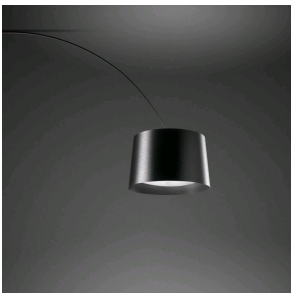

Twiggy Grid Lettura, outdoor
family

FOSCARINI

Twiggy