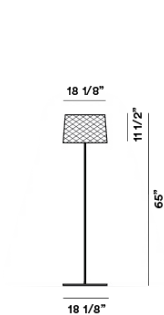

Twiggy Grid Lettura, outdoor

technical details

FOSCARINI

Outdoor floor lamp with direct down light. Diffuser and rod made of fibreglass-based composite material and liquid coated. The diffuser is made of ribbons of composite material manually plied onto the mould, and the overlapping tapes create the woven surface that is subsequently hand-coated. An additional layer of ribbon to complete the diffuser covers the lower and upper edges. A laser-engraved transparent PMMA sheet in the middle catches and diffuses the light emitted by the multichip LEDs installed along the perimeter of the aluminium frame which acts as a dissipator. An additional opaline PMMA disc screens the light. Round base in polyester powder coated metal for guaranteed superior resistance to UV rays, to the weather and to chemicals. Electrical cable coated in black neoprene for outdoor use, transformer on the cable, fitted with a Schuko plug and terminal board without push-button panel.

Twiggy Grid Lettura

SCHEMATIC & LIGHT EMISSION

MATERIAL

Coated fiberglass-based composite material, PMMA, coated metal and aluminium

COLORS

ACCESSORIES

Twiggy Grid Lettura

LIGHT SOURCE

LED Included
36,5W
2850 K 3930 lm CRI>90
suitable for wet locations

CERTIFICATIONS

120-277V