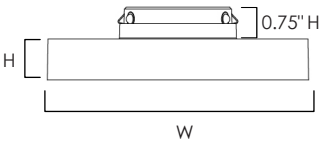

TRIM | FLUSH MOUNT

57660 | 57662 | 57663 | 57664

- Die Cast Aluminum
- Size options between 5", 7", 9", and 11"
- Ultra-thin 1/2" height with less than 1/4" trim
- Available in 3000k (Made-to-order Color Temperatures available)
- Suitable for Closets according to NEC Section 410.8 & 410.16
- Available in White (WT), Black (BK), Polished Chrome (PC) and Satin Nickel (SN)
- Dimmable with Triac and ELV Dimmers
- Easy to install: fits in 3-0 and 4-0 Outlet Box (pancake and mud ring acceptable)
- Pendant light accessory available (sold separately)
- Suitable for Wet Location, for use on ceilings outdoor and above showers
- ETL/cETL IP65

MEASUREMENTS

| MODEL | DIMENSION | DRIVER | CANOPY | WIRE LENGTH |
|-------|------------------------------------|--------|----------------------|-------------|
| 57660 | 5"W x 0.75"H x 5"L | 0.75"H | 5"W x 0.75"H x 5"L | 8"L |
| 57662 | 7"W x 0.75"H x 7"L | | 7"W x 0.75"H x 7"L | 8"L |
| 57663 | 9"W x 0.75"H x 9"L | | 9"W x 0.75"H x 9"L | 8"L |
| 57664 | 11"W x 0.75"H x 11"L | | 11"W x 0.75"H x 11"L | 8"L |
| 57600 | 2.25"W x 10.75"H x 2.25"L, 120"OAH | | 5"W x 0.25"H x 5"L | 120"L |