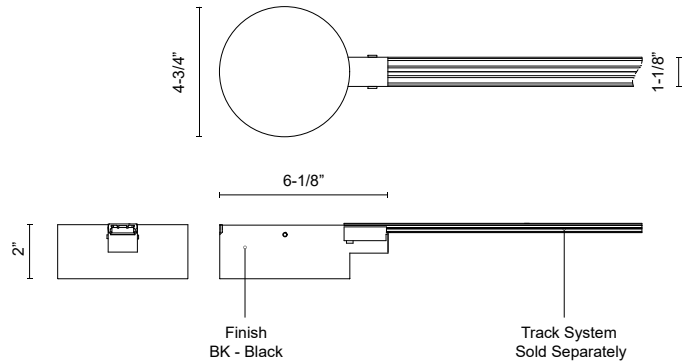

TRILO TRACK TR989603-UNV-010

POWER SUPPLY

PROJECT

TR989603-BK-
UNV-010
Black

SPECIFICATION DETAILS

Fixture Dimensions	L6-1/8" x W4-3/4" x H2"
Max Track Length	40m
Wattage	60W
Voltage	120-277V
Dimming	100% - 10%, TRIAC or ELV Dimmer (Not Included) or 0-10V Dimmer (Not Included)
Location	Dry

* For custom options, consult factory for details.

* For warranty information, please visit www.kuzcolighting.com/warranty

DESCRIPTION

The Power Box Driver Cover can be placed at the end of the Trilo track system. This canopy covers a standard junction box and will house the driver for your system.